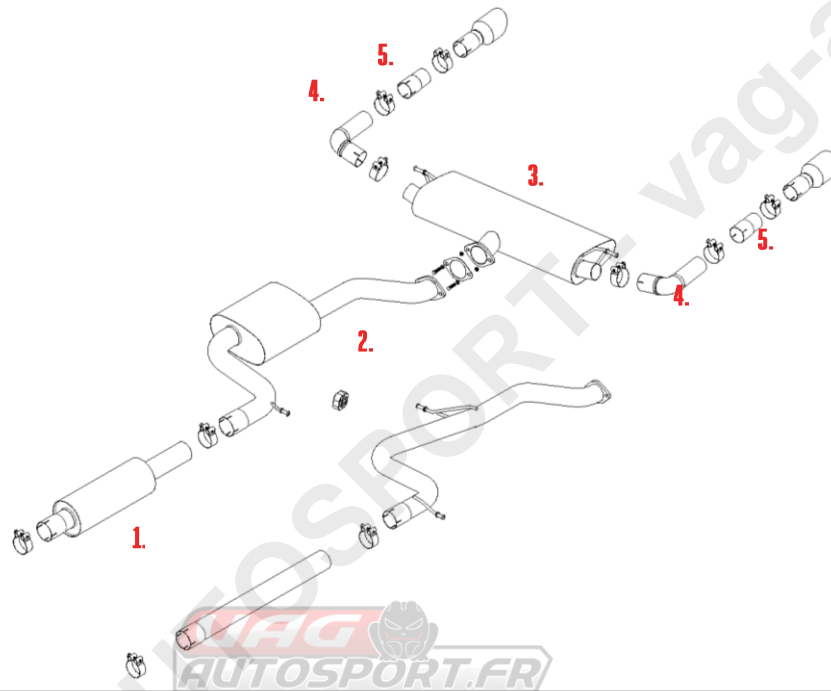

VEHICLE VW GOLF 7.5 GTI
YEAR 2019 - ON

SYSTEM NO
NOTES

PART NUMBER	DESCRIPTION	QUANTITY	IN PACKAGE
1. MSSK24	FRONT SECTION	1	
79MMCLAMP	79MM CLAMP	1	
F5125	ADAPTOR	1	
CHC68SS	68MM CLAMP	1	
2. MSVW403REP	CENTRE SECTION	1	
ECSM245	RUBBER	1	
79MMCLAMP	79MM CLAMP	1	
3. MSSE155	REAR SECTION	1	
M10X35BZP	M10 X 35MM LONG BOLT	2	
10MMWASHER	10MM WASHER	2	
M10FLGNUT	M10 FLANGE NUT	2	
F3031	GASKET	1	
4. MSSE156	OUTLET PIPE	2	
CHC66.5SS	66.5MM CLAMP	2	

TIP OPTIONS

MSTIP205	LH OVAL (BLACK)	1	
CHC66.5SS	66.5MM CLAMP	1	

MSTIP206	RH OVAL (BLACK)	1	
CHC66.5SS	66.5MM CLAMP	1	