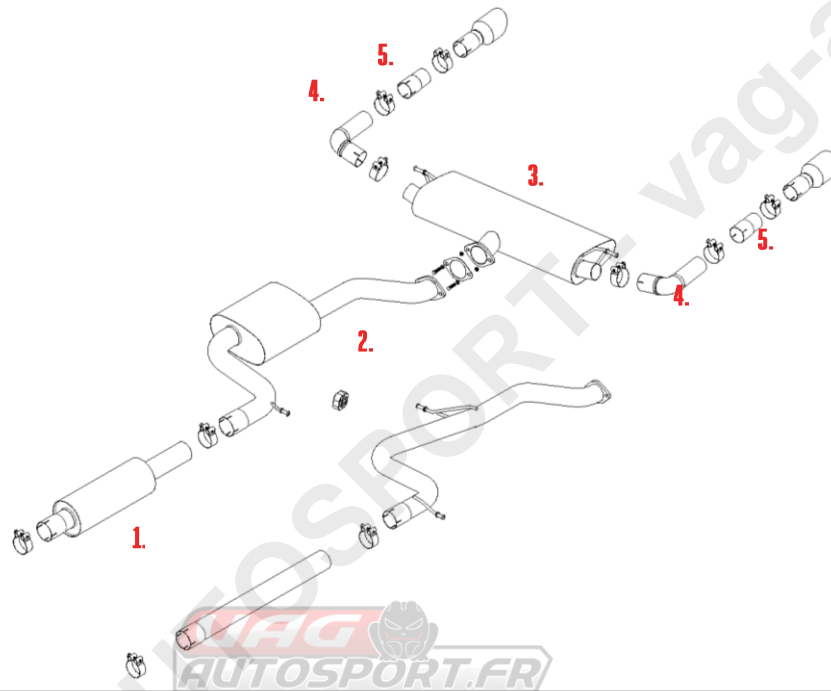

VEHICLE VW GOLF 7.5 GTI
YEAR 2019 - ON

SYSTEM NO
NOTES

PART NUMBER	DESCRIPTION	QUANTITY	IN PACKAGE
1. MSSK24	FRONT SECTION	1	
79MMCLAMP	79MM CLAMP	1	
F5125	ADAPTOR	1	
CHC68SS	68MM CLAMP	1	
2. MSVW403REP	CENTRE SECTION	1	
ECSM245	RUBBER	1	
79MMCLAMP	79MM CLAMP	1	
3. MSSE155	REAR SECTION	1	
M10X35BZP	M10 X 35MM LONG BOLT	2	
10MMWASHER	10MM WASHER	2	
M10FLGNUT	M10 FLANGE NUT	2	
F3031	GASKET	1	
4. MSSE156	OUTLET PIPE	2	
CHC66.5SS	66.5MM CLAMP	2	

TIP OPTIONS

MSTIP203	LH OVAL (POLISHED)	1	
CHC66.5SS	66.5MM CLAMP	1	

MSTIP204	RH OVAL (POLISHED)	1	
CHC66.5SS	66.5MM CLAMP	1	