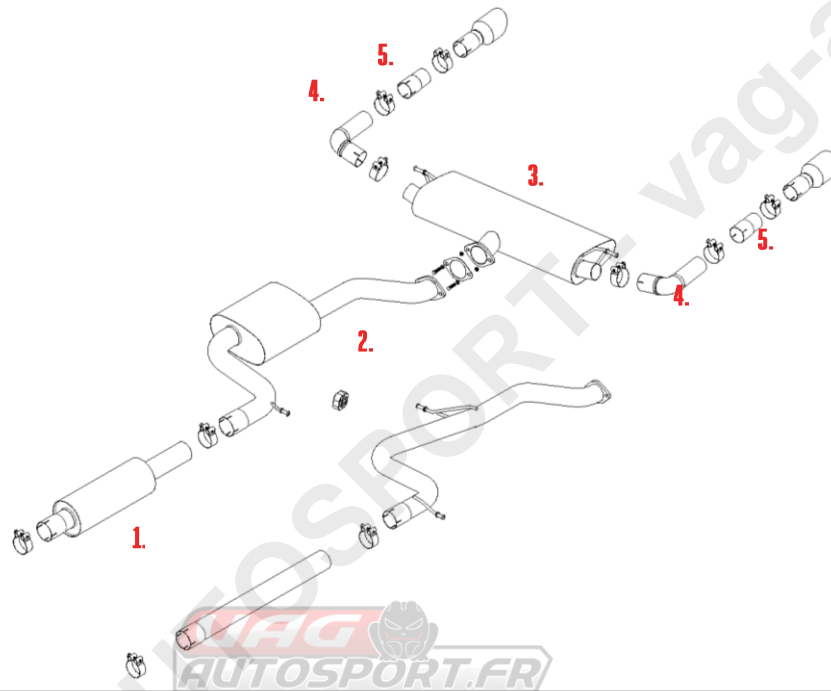

VEHICLE VW GOLF 7.5 GTI
YEAR 2019 - ON

SYSTEM NO
NOTES

PART NUMBER	DESCRIPTION	QUANTITY	IN PACKAGE
1. MSSK24	FRONT SECTION	1	
79MMCLAMP	79MM CLAMP	1	
F5125	ADAPTOR	1	
CHC68SS	68MM CLAMP	1	
2. MSVW403REP	CENTRE SECTION	1	
ECSM245	RUBBER	1	
79MMCLAMP	79MM CLAMP	1	
3. MSSE155	REAR SECTION	1	
M10X35BZP	M10 X 35MM LONG BOLT	2	
10MMWASHER	10MM WASHER	2	
M10FLGNUT	M10 FLANGE NUT	2	
F3031	GASKET	1	
4. MSSE156	OUTLET PIPE	2	
CHC66.5SS	66.5MM CLAMP	2	

TIP OPTIONS

MSTIP186	LH TWIN ROUND (POLISH)	1	
CHC66.5SS	66.5MM CLAMP	1	

MSTIP187	RH TWIN ROUND (POLISH)	1	
CHC66.5SS	66.5MM CLAMP	1	