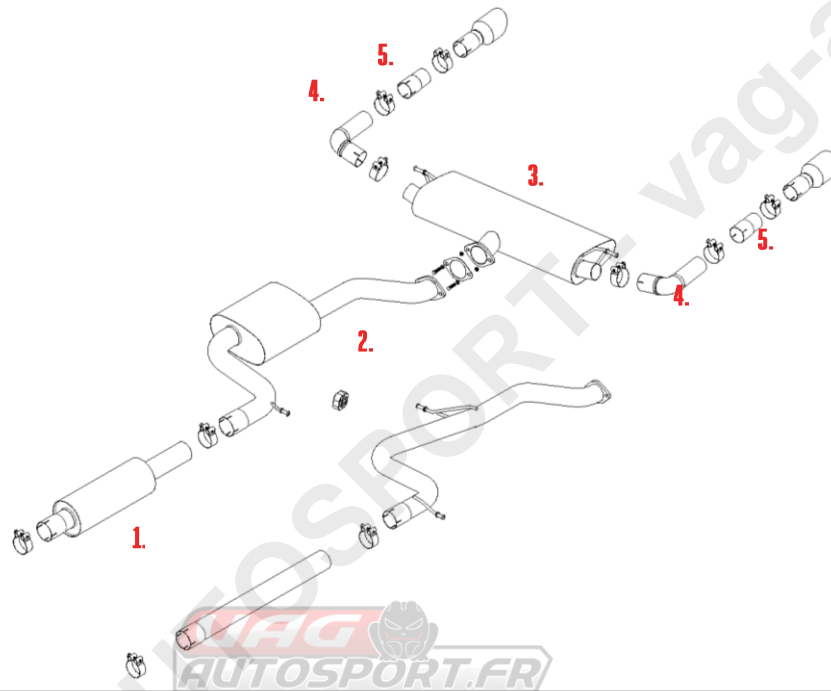

**VEHICLE** VW GOLF 7.5 GTI  
**YEAR** 2019 - ON

**SYSTEM NO**  
**NOTES**

PART NUMBER	DESCRIPTION	QUANTITY	IN PACKAGE
<b>1.</b> MSSK24	FRONT SECTION	1	
79MMCLAMP	79MM CLAMP	1	
F5125	ADAPTOR	1	
CHC68SS	68MM CLAMP	1	
<b>2.</b> MSVW403REP	CENTRE SECTION	1	
ECSM245	RUBBER	1	
79MMCLAMP	79MM CLAMP	1	
<b>3.</b> MSSE155	REAR SECTION	1	
M10X35BZP	M10 X 35MM LONG BOLT	2	
10MMWASHER	10MM WASHER	2	
M10FLGNUT	M10 FLANGE NUT	2	
F3031	GASKET	1	
<b>4.</b> MSSE156	OUTLET PIPE	2	
CHC66.5SS	66.5MM CLAMP	2	

**TIP OPTIONS**

MSTIP188	LH TWIN ROUND (BLACK)	1	
CHC66.5SS	66.5MM CLAMP	1	

MSTIP189	RH TWIN ROUND (BLACK)	1	
CHC66.5SS	66.5MM CLAMP	1	

---