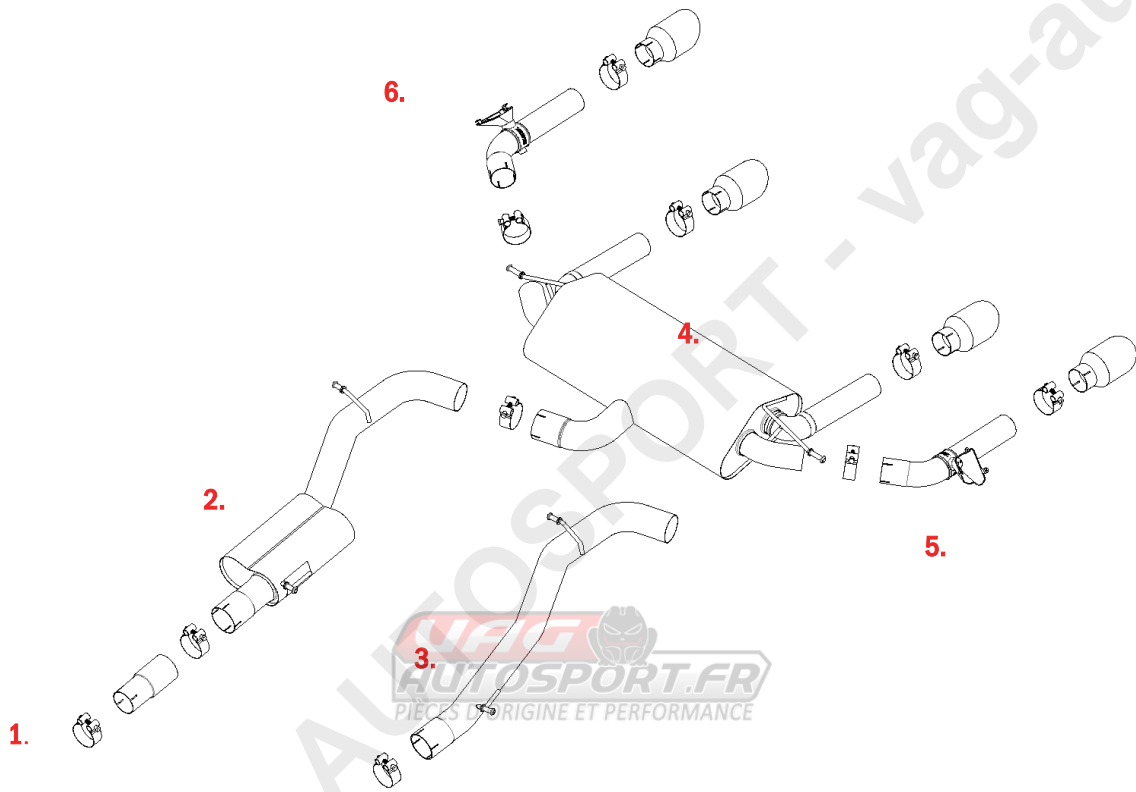

VEHICLE SEAT ATECA CUPRA 300
YEAR 2019 - ON

SYSTEM NO
NOTES

PART NUMBER	DESCRIPTION	QUANTITY	IN PACKAGE
1. MSAU618	CENTRE SECTION	1	
CHC79SS	79MM CLAMP	1	
F5125	ADAPTER	1	
CHC68SS	68MM CLAMP	1	
3. MSSE157	REAR SECTION	1	
CHC79SS	79MM CLAMP	1	
4. MSSE158	LH VALVED OUTLET PIPE	1	
F3160	SPRING	1	
CHC66.5SS	66.5MM CLAMP	1	
5. MSSE159	RH VALVED OUTLET PIPE		
F3160	SPRING	1	
CHC66.5SS	66.5MM CLAMP	1	
TIP OPTIONS			

2.	MSVW373	POLISHED TIP ASSEMBLY	4	
	CHC66.5SS	66.5MM CLAMP	4	