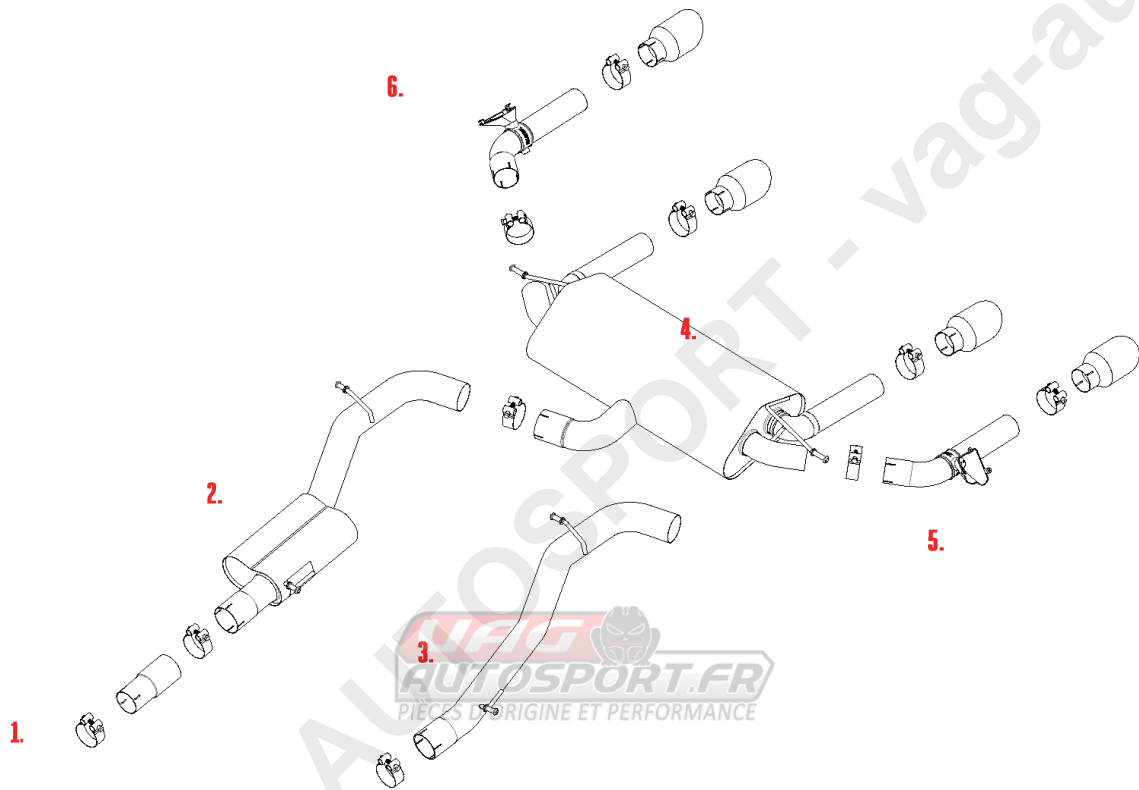

VEHICLE SEAT ATECA CUPRA 300
YEAR 2019 - ON

SYSTEM NO
NOTES

PART NUMBER	DESCRIPTION	QUANTITY	IN PACKAGE	
2.	MSAU618REP	CENTRE SECTION REP PIPE	1	
	CHC79SS	79MM CLAMP	1	
	F5125	ADAPTER	1	
	CHC68SS	68MM CLAMP	1	
3.	MSSE157	REAR SECTION	1	
	CHC79SS	79MM CLAMP	1	
4.	MSSE158	LH VALVED OUTLET PIPE	1	
	F3160	SPRING	1	
	CHC66.5SS	66.5MM CLAMP	1	
5.	MSSE159	RH VALVED OUTLET PIPE		
	F3160	SPRING	1	
	CHC66.5SS	66.5MM CLAMP	1	
TIP OPTIONS				

3.	MSVW374	BRUSHED TITANIUM TIP	4	
	CHC66.5SS	66.5MM CLAMP	4	