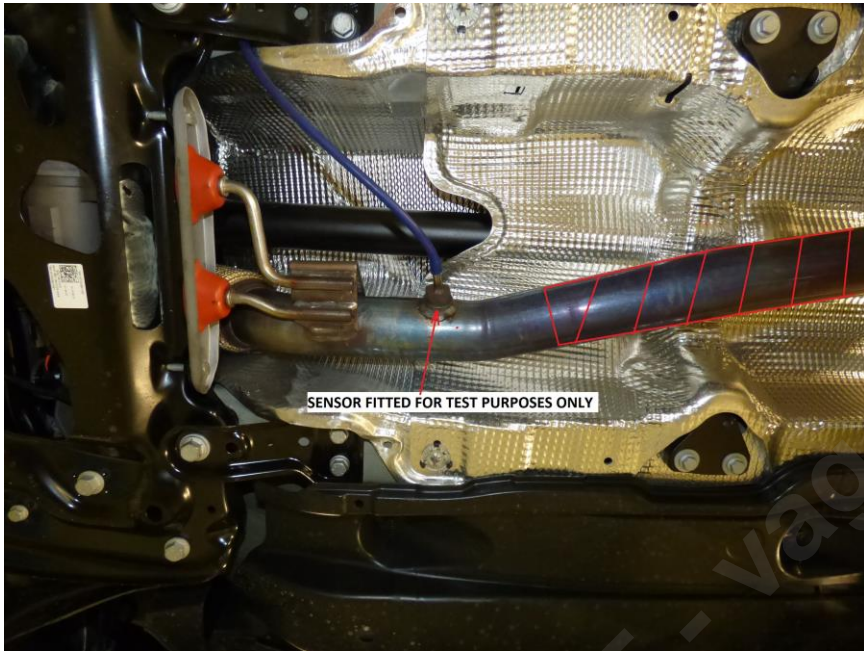

CONTENTS PACKING LIST

SYSTEM NO N / A

DESCRIPTION SEAT LEON CUPRA 300 ST

PART NO	DESCRIPTION	QTY	REQ IN PACKAGE
F5125	ADAPTER	1	
CHC68SS	Ø68MM CLAMP	1	
MSSE152	FRONT SILENCER ASSY	1	
CHC79SS	Ø79MM CLAMP	1	
MSAU618	CENTRE SILENCER ASSY	1	
CHC79SS	Ø79MM CLAMP	1	
MSVW460	'Y' PIPE ASSY	1	
CHC79SS	Ø79MM CLAMP	1	
MSSE153	LH REAR SILENCER	1	
CHC66.5SS	Ø66.5MM CLAMP	1	
MSSE154	RH REAR SILENCER	1	
CHC66.5SS	Ø66.5MM CLAMP	1	
	TIP OPTIONS		
MSTIP205	LH OVAL TIP ASSY - BLACK	1	
CHC66.5SS	Ø66.5MM CLAMP	1	
MSTIP206	RH OVAL TIP ASSY - BLACK	1	
CHC66.5SS	Ø66.5MM CLAMP	1	