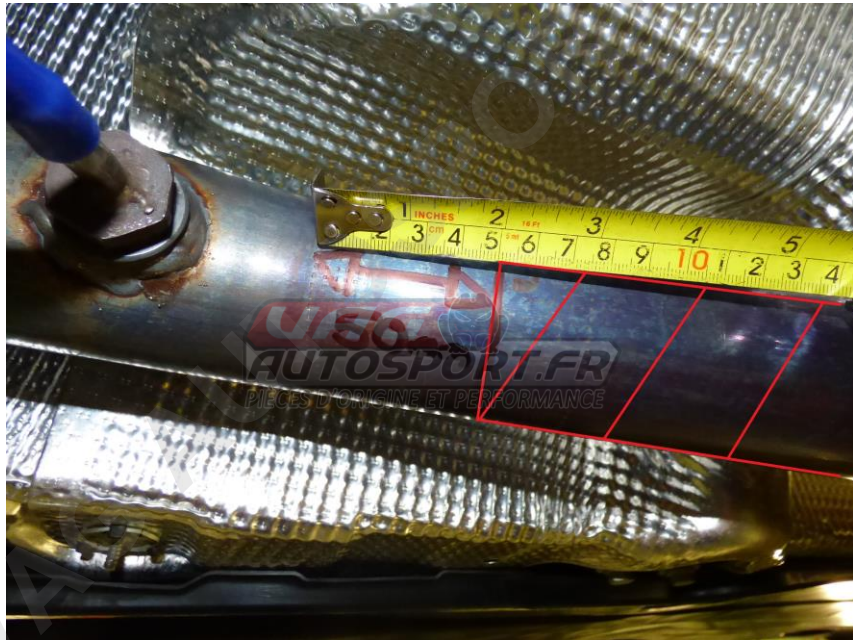

CONTENTS PACKING LIST

SYSTEM NO N / A

DESCRIPTION SEAT LEON CUPRA 300 ST

PART NO	DESCRIPTION	QTY	REQ IN PACKAGE
F5125	ADAPTER	1	
CHC68SS	Ø68MM CLAMP	1	
MSSE152	FRONT SILENCER ASSY	1	
CHC79SS	Ø79MM CLAMP	1	
MSAU618	CENTRE SILENCER ASSY	1	
CHC79SS	Ø79MM CLAMP	1	
MSVW460	'Y' PIPE ASSY	1	
CHC79SS	Ø79MM CLAMP	1	
MSSE153	LH REAR SILENCER	1	
CHC66.5SS	Ø66.5MM CLAMP	1	
MSSE154	RH REAR SILENCER	1	
CHC66.5SS	Ø66.5MM CLAMP	1	
	TIP OPTIONS		
MSTIP205	LH OVAL TIP ASSY - BLACK	1	
CHC66.5SS	Ø66.5MM CLAMP	1	
MSTIP206	RH OVAL TIP ASSY - BLACK	1	
CHC66.5SS	Ø66.5MM CLAMP	1	