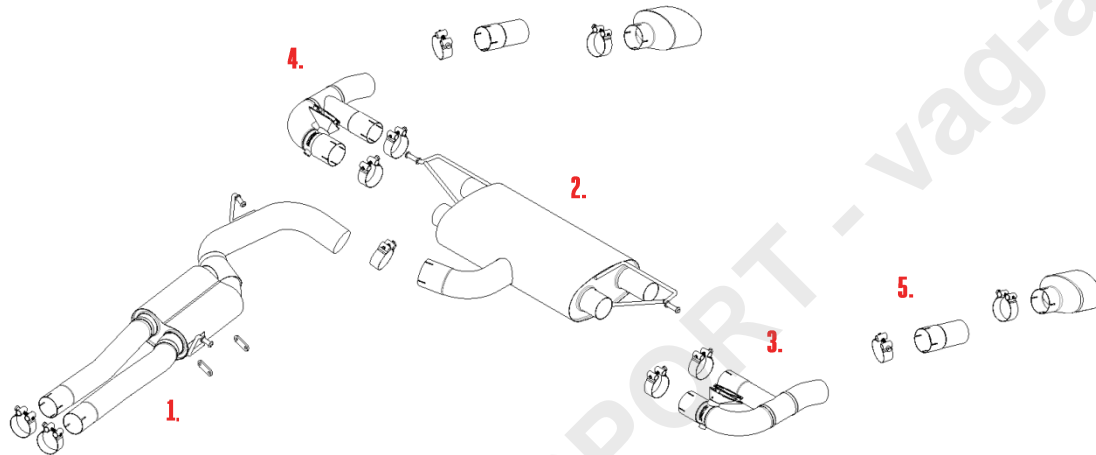

**VEHICLE** AUDI RS3 8V  
**YEAR** 2015 - 2018

**SYSTEM NO**  
**NOTES**

PART NUMBER	DESCRIPTION	QUANTITY	IN PACKAGE
MSAU764REP	FRONT SECTION REP PIPE	1	
CHC68SS	68MM CLAMP	2	
F20050	SPACER	2	
<b>2.</b> MSAU827	REAR SECTION	1	
CHC83SS	83MM CLAMP	1	
<b>3.</b> MSAU766	LH VALVED OUTLET	1	
SPRING04	SPRING FOR VALVE	1	
CHC66.5SS	66.5MM CLAMP	1	
CHC73SS	73MM CLAMP	1	
<b>4.</b> MSAU767	RH VALVED OUTLET	1	
SPRING04	SPRING FOR VALVE	1	
CHC66.5SS	66.5MM CLAMP	1	
CHC73SS	73MM CLAMP	1	
<b>5.</b> MSAU718	TRIM CONNECTING PIPE	2	
CHC73SS	73MM BAND CLAMP	2	
ONLY REQUIRED FOR SALOON / SEDAN			
<b>TIP OPTIONS</b>			
<b>7.</b> MSTIP257	LH BURNT TITANIUM TIP	1	
CHC73SS	73MM BAND CLAMP	1	

8.	MSTIP258	RH BURNT TITANIUM TIP	1	
	CHC73SS	73MM BAND CLAMP	1	

---