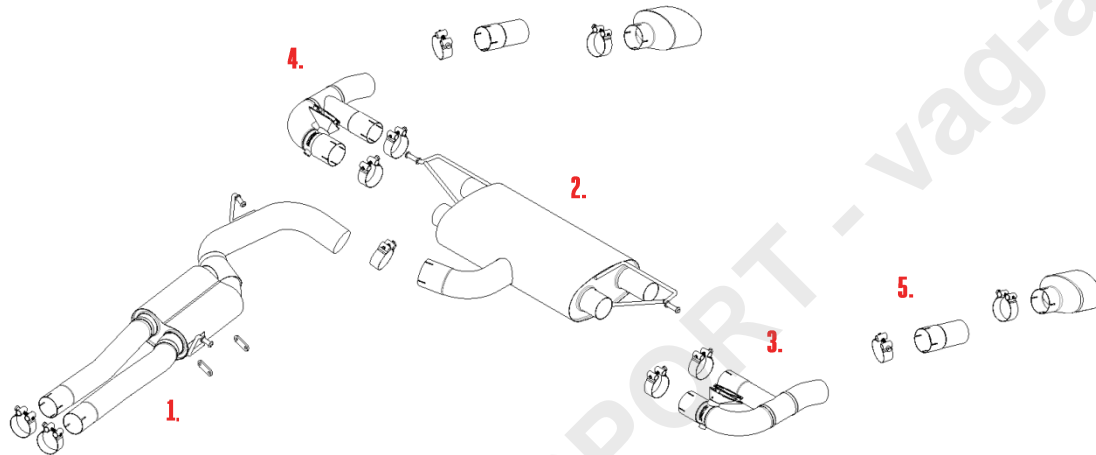

VEHICLE AUDI RS3 8V
YEAR 2015 - 2018

SYSTEM NO
NOTES

PART NUMBER	DESCRIPTION	QUANTITY	IN PACKAGE
MSAU764REP	FRONT SECTION REP PIPE	1	
CHC68SS	68MM CLAMP	2	
F20050	SPACER	2	
2. MSAU827	REAR SECTION	1	
CHC83SS	83MM CLAMP	1	
3. MSAU766	LH VALVED OUTLET	1	
SPRING04	SPRING FOR VALVE	1	
CHC66.5SS	66.5MM CLAMP	1	
CHC73SS	73MM CLAMP	1	
4. MSAU767	RH VALVED OUTLET	1	
SPRING04	SPRING FOR VALVE	1	
CHC66.5SS	66.5MM CLAMP	1	
CHC73SS	73MM CLAMP	1	
5. MSAU718	TRIM CONNECTING PIPE	2	
CHC73SS	73MM BAND CLAMP	2	
ONLY REQUIRED FOR SALOON / SEDAN			
TIP OPTIONS			
5. MSTIP255	LH BRUSHED TITANIUM TIP	1	
CHC73SS	73MM BAND CLAMP	1	

6.	MSTIP256	RH BRUSHED TITANIUM TIP	1	
	CHC73SS	73MM BAND CLAMP	1	