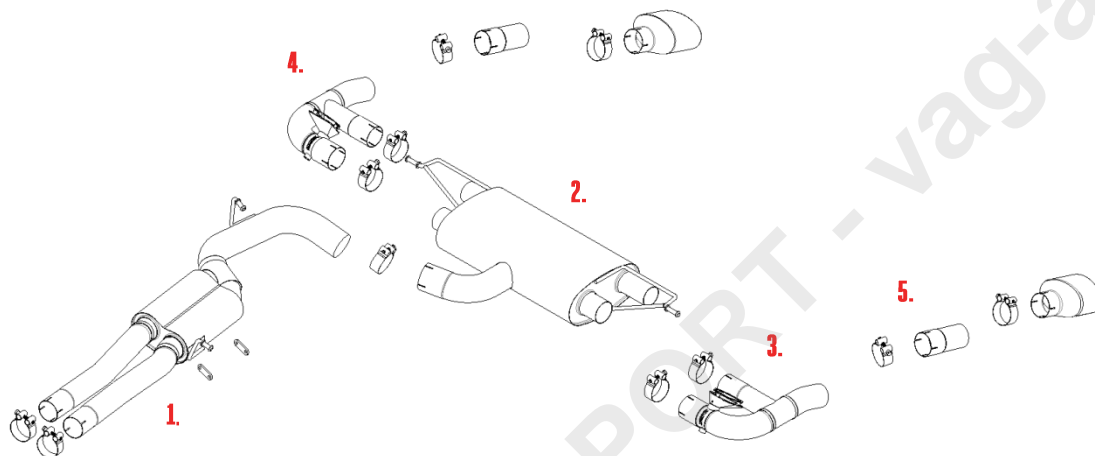

VEHICLE AUDI RS3 8V
YEAR 2015 - 2018

SYSTEM NO
NOTES

PART NUMBER	DESCRIPTION	QUANTITY	IN PACKAGE
MSAU764REP	FRONT SECTION REP PIPE	1	
CHC68SS	68MM CLAMP	2	
F20050	SPACER	2	
2. MSAU827	REAR SECTION	1	
CHC83SS	83MM CLAMP	1	
3. MSAU766	LH VALVED OUTLET	1	
SPRING04	SPRING FOR VALVE	1	
CHC66.5SS	66.5MM CLAMP	1	
CHC73SS	73MM CLAMP	1	
4. MSAU767	RH VALVED OUTLET	1	
SPRING04	SPRING FOR VALVE	1	
CHC66.5SS	66.5MM CLAMP	1	
CHC73SS	73MM CLAMP	1	
5. MSAU718	TRIM CONNECTING PIPE	2	
CHC73SS	73MM BAND CLAMP	2	
ONLY REQUIRED FOR SALOON / SEDAN			
TIP OPTIONS			
1. MSTIP240	LH POLISHED TIP	1	
CHC73SS	73MM BAND CLAMP	1	

2.	MSTIP241	RH POLISHED TIP	1	
	CHC73SS	73MM BAND CLAMP	1	