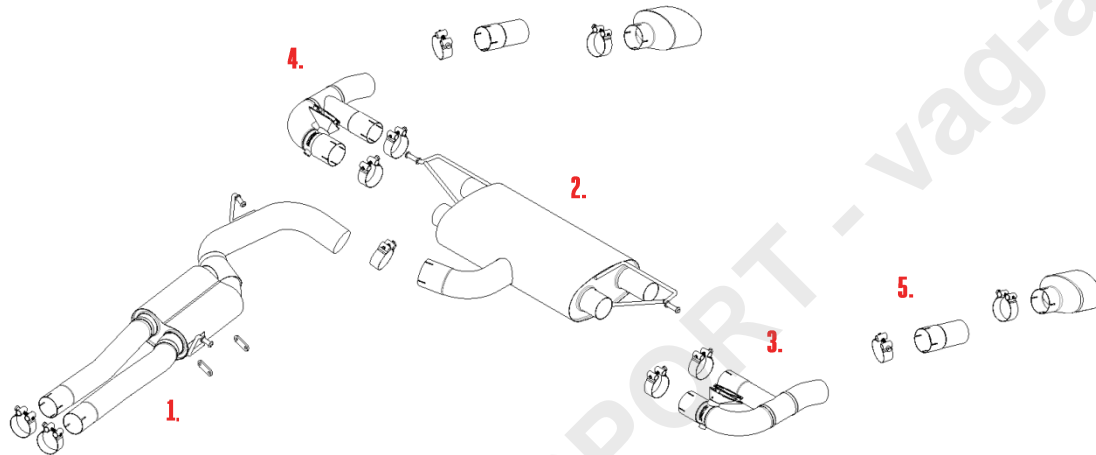

**VEHICLE** AUDI RS3 8V  
**YEAR** 2015 - 2018

**SYSTEM NO**  
**NOTES**

PART NUMBER	DESCRIPTION	QUANTITY	IN PACKAGE
MSAU764REP	FRONT SECTION REP PIPE	1	
CHC68SS	68MM CLAMP	2	
F20050	SPACER	2	
<b>2.</b> MSAU827	REAR SECTION	1	
CHC83SS	83MM CLAMP	1	
<b>3.</b> MSAU766	LH VALVED OUTLET	1	
SPRING04	SPRING FOR VALVE	1	
CHC66.5SS	66.5MM CLAMP	1	
CHC73SS	73MM CLAMP	1	
<b>4.</b> MSAU767	RH VALVED OUTLET	1	
SPRING04	SPRING FOR VALVE	1	
CHC66.5SS	66.5MM CLAMP	1	
CHC73SS	73MM CLAMP	1	
<b>5.</b> MSAU718	TRIM CONNECTING PIPE	2	
CHC73SS	73MM BAND CLAMP	2	
ONLY REQUIRED FOR SALOON / SEDAN			
<b>TIP OPTIONS</b>			
<b>3.</b> MSTIP242	LH BLACK TIP	1	
CHC73SS	73MM BAND CLAMP	1	

4.	MSTIP243	RH BLACK TIP	1	
	CHC73SS	73MM BAND CLAMP	1	

---