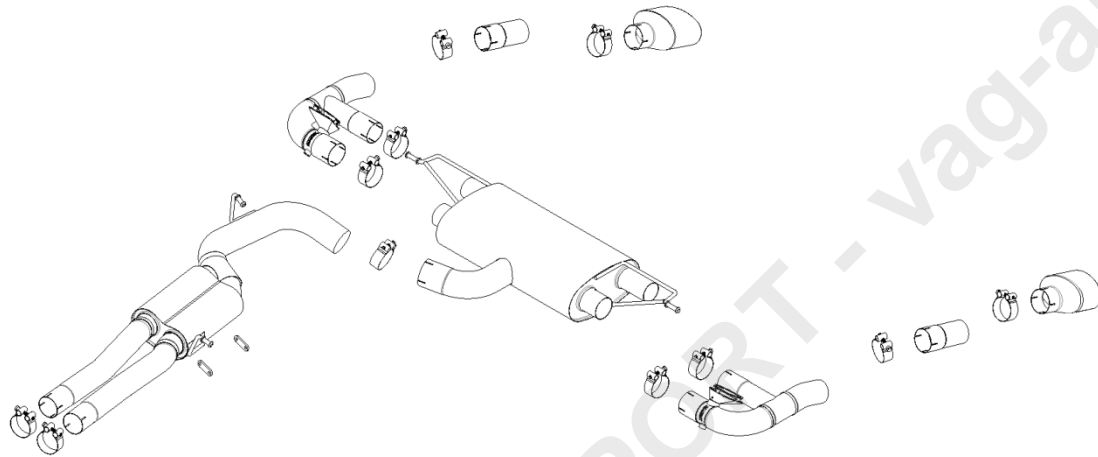

VEHICLE AUDI RS3 8V
YEAR 2015 - 2018

SYSTEM NO
NOTES

PART NUMBER	DESCRIPTION	QUANTITY	IN PACKAGE
MSAU764REP	FRONT SECTION REP PIPE	1	
CHC68SS	68MM CLAMP	2	
F20050	SPACER	2	
2. MSAU765	REAR SECTION	1	
CHC83SS	83MM CLAMP	1	
3. MSAU820	LH VALVED OUTLET	1	
**	RUBBER SPACER	6	
**	SECURING WASHER	3	
**	C CLIP	3	
CHC66.5SS	66.5MM CLAMP	1	
CHC73SS	73MM CLAMP	1	
FITTING KIT PARTS SUPPLIED WITH VALVE			
4. MSAU821	RH VALVED OUTLET	1	
**	RUBBER SPACER	6	
**	SECURING WASHER	3	
**	C CLIP	3	
CHC66.5SS	66.5MM CLAMP	1	
CHC73SS	73MM CLAMP	1	
FITTING KIT PARTS SUPPLIED WITH VALVE			
TIP OPTIONS			

3.	MSTIP144	LH BLACK TIP	1	
	CHC73SS	73MM BAND CLAMP	1	

4.	MSTIP145	RH BLACK TIP	1	
	CHC73SS	73MM BAND CLAMP	1	