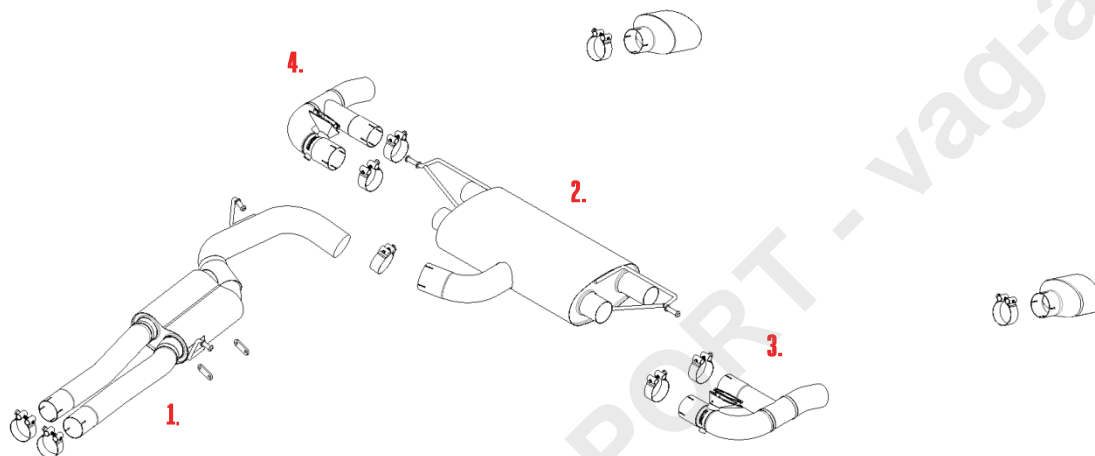

**VEHICLE** AUDI TTRS  
**YEAR** 2016 - On

**SYSTEM NO**  
**NOTES**

PART NUMBER	DESCRIPTION	QUANTITY	IN PACKAGE
MSAU817REP	FRONT SECTION REP PIPE	1	
CHC68SS	68MM CLAMP	2	
F20050	SPACER	2	
<b>2.</b> MSAU765	REAR SECTION	1	
CHC83SS	83MM CLAMP	1	
<b>3.</b> MSAU818	LH VALVED OUTLET	1	
SPRING04	SPRING FOR VALVE	1	
CHC66.5SS	66.5MM CLAMP	1	
CHC73SS	73MM CLAMP	1	
<b>4.</b> MSAU819	RH VALVED OUTLET	1	
SPRING04	SPRING FOR VALVE	1	
CHC66.5SS	66.5MM CLAMP	1	
CHC73SS	73MM CLAMP	1	

#### TIP OPTIONS

<b>1.</b> MSTIP240	LH POLISHED TIP	1	
CHC73SS	73MM BAND CLAMP	1	

2.	MSTIP241	RH POLISHED TIP	1	
	CHC73SS	73MM BAND CLAMP	1	

---