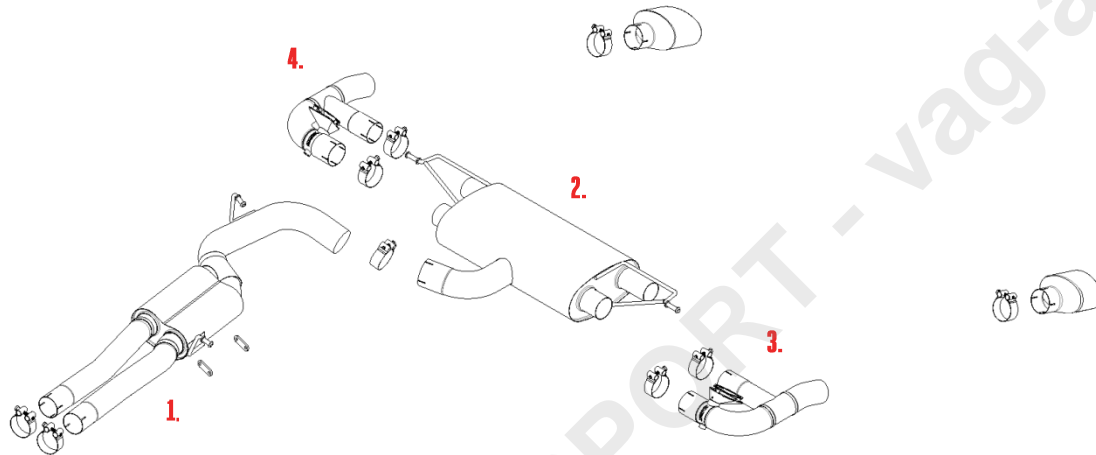

VEHICLE AUDI TTRS
YEAR 2016 - On

SYSTEM NO
NOTES

PART NUMBER	DESCRIPTION	QUANTITY	IN PACKAGE
MSAU817REP	FRONT SECTION REP PIPE	1	
CHC68SS	68MM CLAMP	2	
F20050	SPACER	2	
2. MSAU765	REAR SECTION	1	
CHC83SS	83MM CLAMP	1	
3. MSAU818	LH VALVED OUTLET	1	
SPRING04	SPRING FOR VALVE	1	
CHC66.5SS	66.5MM CLAMP	1	
CHC73SS	73MM CLAMP	1	
4. MSAU819	RH VALVED OUTLET	1	
SPRING04	SPRING FOR VALVE	1	
CHC66.5SS	66.5MM CLAMP	1	
CHC73SS	73MM CLAMP	1	

TIP OPTIONS

3. MSTIP242	LH BLACK TIP	1	
CHC73SS	73MM BAND CLAMP	1	

4.	MSTIP243	RH BLACK TIP	1	
	CHC73SS	73MM BAND CLAMP	1	