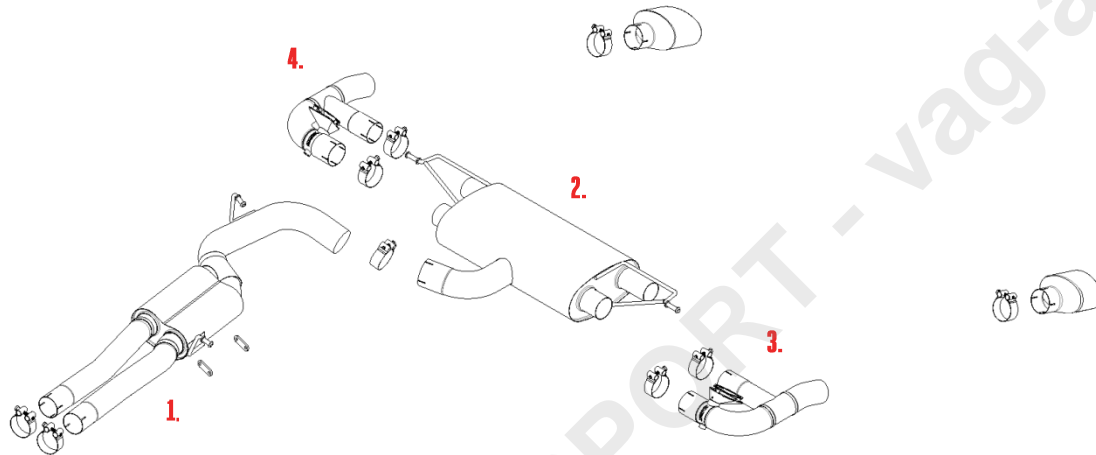

**VEHICLE** AUDI TTRS  
**YEAR** 2016 - On

**SYSTEM NO**  
**NOTES**

PART NUMBER	DESCRIPTION	QUANTITY	IN PACKAGE
<b>1.</b> MSAU817	FRONT SECTION	1	
CHC68SS	68MM CLAMP	2	
F20050	SPACER	2	
<b>2.</b> MSAU765	REAR SECTION	1	
CHC83SS	83MM CLAMP	1	
<b>3.</b> MSAU818	LH VALVED OUTLET	1	
SPRING04	SPRING FOR VALVE	1	
CHC66.5SS	66.5MM CLAMP	1	
CHC73SS	73MM CLAMP	1	
<b>4.</b> MSAU819	RH VALVED OUTLET	1	
SPRING04	SPRING FOR VALVE	1	
CHC66.5SS	66.5MM CLAMP	1	
CHC73SS	73MM CLAMP	1	

### TIP OPTIONS

<b>1.</b> MSTIP240	LH POLISHED TIP	1	
CHC73SS	73MM BAND CLAMP	1	

2.	MSTIP241	RH POLISHED TIP	1	
	CHC73SS	73MM BAND CLAMP	1	

---