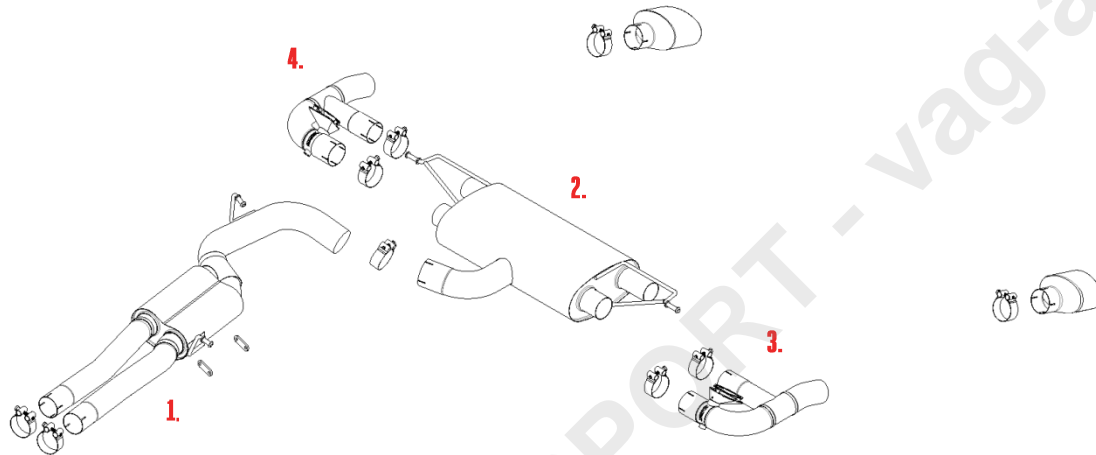

VEHICLE AUDI TTRS
YEAR 2016 - On

SYSTEM NO
NOTES

PART NUMBER	DESCRIPTION	QUANTITY	IN PACKAGE
1. MSAU817	FRONT SECTION	1	
CHC68SS	68MM CLAMP	2	
F20050	SPACER	2	
2. MSAU765	REAR SECTION	1	
CHC83SS	83MM CLAMP	1	
3. MSAU818	LH VALVED OUTLET	1	
SPRING04	SPRING FOR VALVE	1	
CHC66.5SS	66.5MM CLAMP	1	
CHC73SS	73MM CLAMP	1	
4. MSAU819	RH VALVED OUTLET	1	
SPRING04	SPRING FOR VALVE	1	
CHC66.5SS	66.5MM CLAMP	1	
CHC73SS	73MM CLAMP	1	

TIP OPTIONS

3. MSTIP242	LH BLACK TIP	1	
CHC73SS	73MM BAND CLAMP	1	

4.	MSTIP243	RH BLACK TIP	1	
	CHC73SS	73MM BAND CLAMP	1	