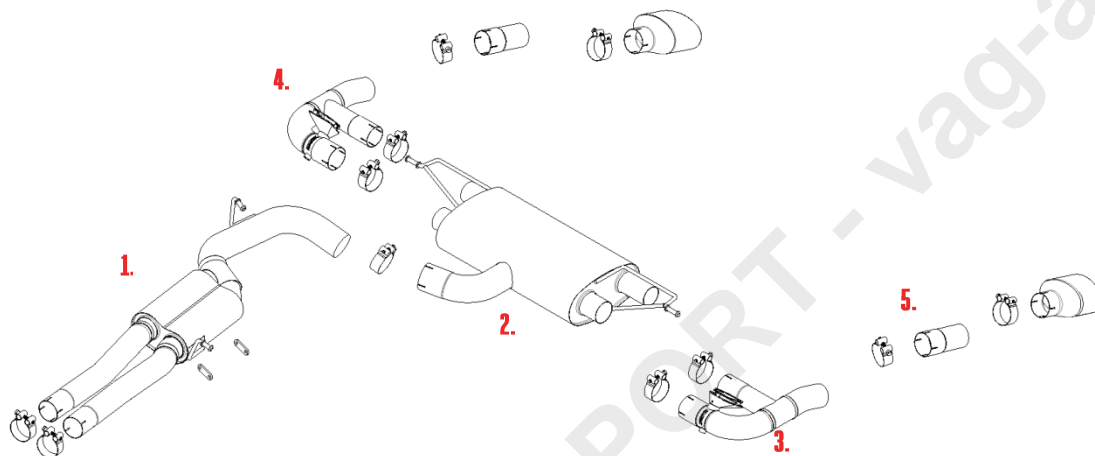

**VEHICLE** AUDI RS3 8V  
**YEAR** 2015 - 2018

**SYSTEM NO**  
**NOTES**

PART NUMBER	DESCRIPTION	QUANTITY	IN PACKAGE
MSAU764REP	FRONT SECTION REP PIPE	1	
CHC68SS	68MM CLAMP	2	
F20050	SPACER	2	
<b>2.</b> MSAU765	REAR SECTION	1	
CHC83SS	83MM CLAMP	1	
<b>3.</b> MSAU766	LH VALVED OUTLET	1	
SPRING04	SPRING FOR VALVE	1	
CHC66.5SS	66.5MM CLAMP	1	
CHC73SS	73MM CLAMP	1	
<b>4.</b> MSAU767	RH VALVED OUTLET	1	
SPRING04	SPRING FOR VALVE	1	
CHC66.5SS	66.5MM CLAMP	1	
CHC73SS	73MM CLAMP	1	
<b>3.</b> MSAU718	TRIM CONNECTING PIPE	2	
CHC73SS	73MM BAND CLAMP	2	
ONLY REQUIRED FOR SALOON / SEDAN			
<b>TIP OPTIONS</b>			
<b>7.</b> MSTIP257	LH BURNT TITANIUM TIP	1	
CHC73SS	73MM CLAMP	1	

8.	MSTIP258	RLH BURNT TITANIUM TIP	1	
	CHC73SS	73MM CLAMP	1	

---