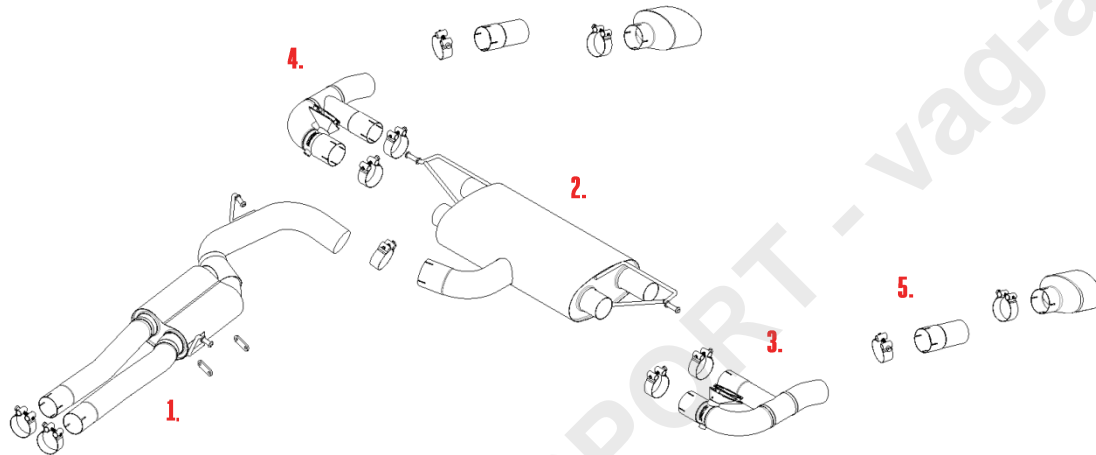

VEHICLE AUDI RS3 8V
YEAR 2015 - 2018

SYSTEM NO
NOTES

PART NUMBER	DESCRIPTION	QUANTITY	IN PACKAGE
MSAU764REP	FRONT SECTION REP PIPE	1	
CHC68SS	68MM CLAMP	2	
F20050	SPACER	2	
2. MSAU765	REAR SECTION	1	
CHC83SS	83MM CLAMP	1	
3. MSAU766	LH VALVED OUTLET	1	
SPRING04	SPRING FOR VALVE	1	
CHC66.5SS	66.5MM CLAMP	1	
CHC73SS	73MM CLAMP	1	
4. MSAU767	RH VALVED OUTLET	1	
SPRING04	SPRING FOR VALVE	1	
CHC66.5SS	66.5MM CLAMP	1	
CHC73SS	73MM CLAMP	1	
5. MSAU718	TRIM CONNECTING PIPE	2	
CHC73SS	73MM BAND CLAMP	2	
ONLY REQUIRED FOR SALOON / SEDAN			
TIP OPTIONS			
1. MSTIP240	LH POLISHED TIP	1	
CHC73SS	73MM BAND CLAMP	1	

2.	MSTIP241	RH POLISHED TIP	1	
	CHC73SS	73MM BAND CLAMP	1	