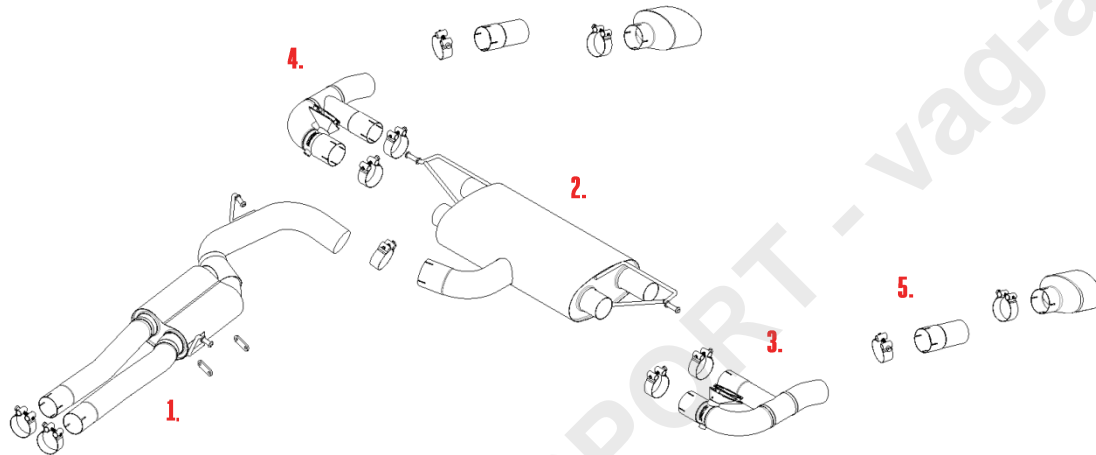

VEHICLE AUDI RS3 8V
YEAR 2015 - 2018

SYSTEM NO
NOTES

PART NUMBER	DESCRIPTION	QUANTITY	IN PACKAGE
MSAU764REP	FRONT SECTION REP PIPE	1	
CHC68SS	68MM CLAMP	2	
F20050	SPACER	2	
2. MSAU765	REAR SECTION	1	
CHC83SS	83MM CLAMP	1	
3. MSAU766	LH VALVED OUTLET	1	
SPRING04	SPRING FOR VALVE	1	
CHC66.5SS	66.5MM CLAMP	1	
CHC73SS	73MM CLAMP	1	
4. MSAU767	RH VALVED OUTLET	1	
SPRING04	SPRING FOR VALVE	1	
CHC66.5SS	66.5MM CLAMP	1	
CHC73SS	73MM CLAMP	1	
5. MSAU718	TRIM CONNECTING PIPE	2	
CHC73SS	73MM BAND CLAMP	2	
ONLY REQUIRED FOR SALOON / SEDAN			
TIP OPTIONS			
3. MSTIP242	LH BLACK TIP	1	
CHC73SS	73MM BAND CLAMP	1	

4.	MSTIP243	RH BLACK TIP	1	
	CHC73SS	73MM BAND CLAMP	1	