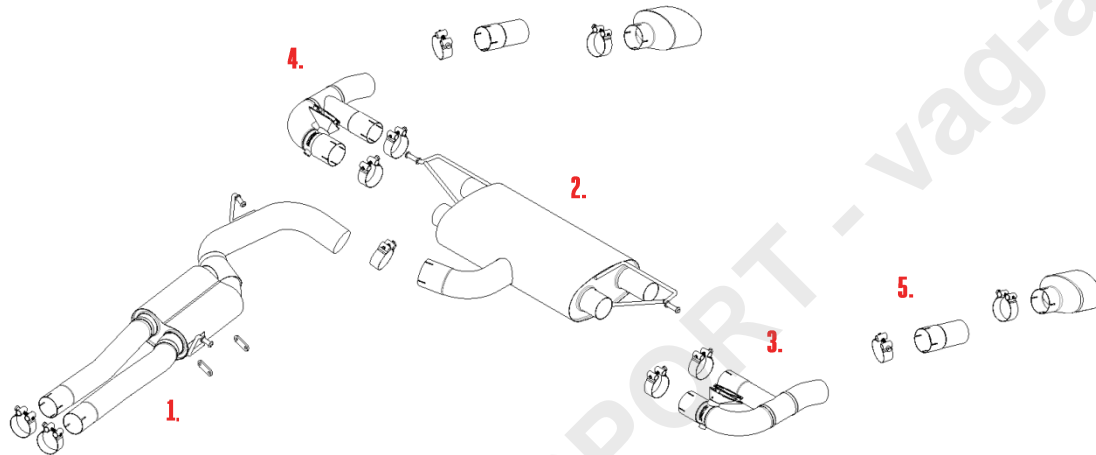

**VEHICLE** AUDI RS3 8V  
**YEAR** 2015 - 2018

**SYSTEM NO**  
**NOTES**

PART NUMBER	DESCRIPTION	QUANTITY	IN PACKAGE
1. MSAU764	FRONT SECTION	1	
CHC68SS	68MM CLAMP	2	
F20050	SPACER	2	
2. MSAU765	REAR SECTION	1	
CHC83SS	83MM CLAMP	1	
3. MSAU766	LH VALVED OUTLET	1	
SPRING04	SPRING FOR VALVE	1	
CHC66.5SS	66.5MM CLAMP	1	
CHC73SS	73MM CLAMP	1	
4. MSAU767	RH VALVED OUTLET	1	
SPRING04	SPRING FOR VALVE	1	
CHC66.5SS	66.5MM CLAMP	1	
CHC73SS	73MM CLAMP	1	
5. MSAU718	TRIM CONNECTING PIPE	2	
CHC73SS	73MM BAND CLAMP	2	
ONLY REQUIRED FOR SALOON / SEDAN			
<b>TIP OPTIONS</b>			
7. MSTIP257	LH BURNT TITANIUM TIP	1	
CHC73SS	73MM BAND CLAMP	1	

8.	MSTIP258	RH BURNT TITANIUM TIP	1	
	CHC73SS	73MM BAND CLAMP	1	

---