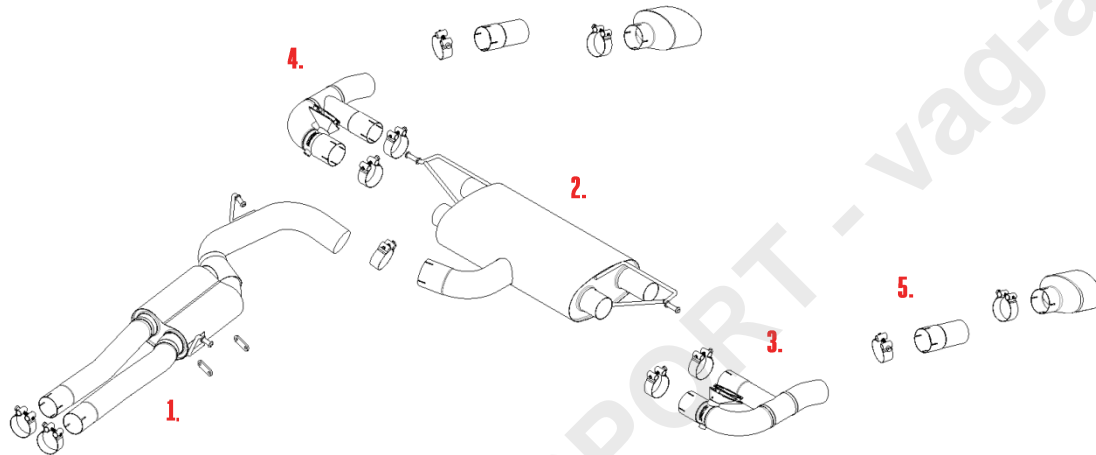

VEHICLE AUDI RS3 8V
YEAR 2015 - 2018

SYSTEM NO
NOTES

PART NUMBER	DESCRIPTION	QUANTITY	IN PACKAGE
1. MSAU764	FRONT SECTION	1	
CHC68SS	68MM CLAMP	2	
F20050	SPACER	2	
2. MSAU765	REAR SECTION	1	
CHC83SS	83MM CLAMP	1	
3. MSAU766	LH VALVED OUTLET	1	
SPRING04	SPRING FOR VALVE	1	
CHC66.5SS	66.5MM CLAMP	1	
CHC73SS	73MM CLAMP	1	
4. MSAU767	RH VALVED OUTLET	1	
SPRING04	SPRING FOR VALVE	1	
CHC66.5SS	66.5MM CLAMP	1	
CHC73SS	73MM CLAMP	1	
5. MSAU718	TRIM CONNECTING PIPE	2	
CHC73SS	73MM BAND CLAMP	2	
ONLY REQUIRED FOR SALOON / SEDAN			
TIP OPTIONS			
5. MSTIP255	LH BRUSHED TITANIUM TIP	1	
CHC73SS	73MM BAND CLAMP	1	

6.	MSTIP256	RH BRUSHED TITANIUM TIP	1	
	CHC73SS	73MM BAND CLAMP	1	