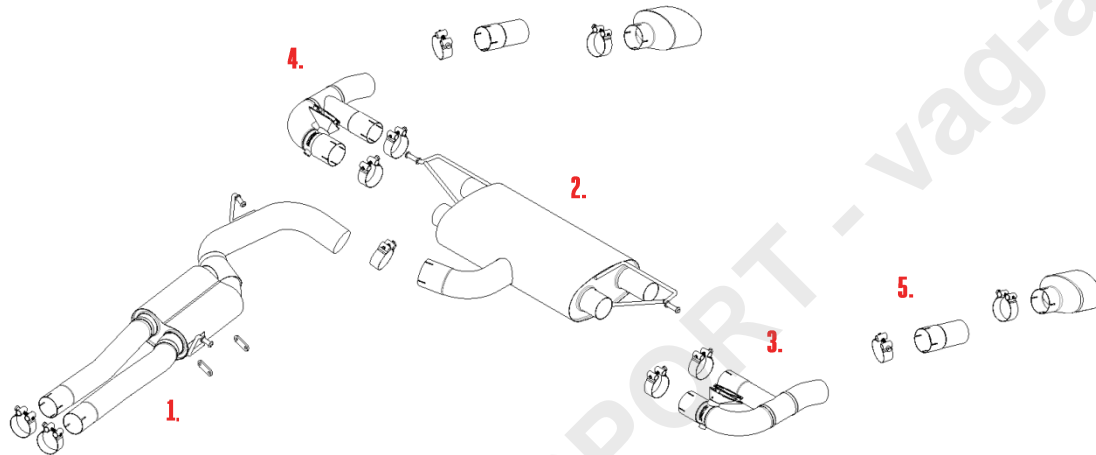

VEHICLE AUDI RS3 8V
YEAR 2015 - 2018

SYSTEM NO
NOTES

PART NUMBER	DESCRIPTION	QUANTITY	IN PACKAGE
1.	MSAU764 FRONT SECTION	1	
	CHC68SS 68MM CLAMP	2	
	F20050 SPACER	2	
2.	MSAU765 REAR SECTION	1	
	CHC83SS 83MM CLAMP	1	
3.	MSAU766 LH VALVED OUTLET	1	
	SPRING04 SPRING FOR VALVE	1	
	CHC66.5SS 66.5MM CLAMP	1	
	CHC73SS 73MM CLAMP	1	
4.	MSAU767 RH VALVED OUTLET	1	
	SPRING04 SPRING FOR VALVE	1	
	CHC66.5SS 66.5MM CLAMP	1	
	CHC73SS 73MM CLAMP	1	
5.	MSAU718 TRIM CONNECTING PIPE	2	
	CHC73SS 73MM BAND CLAMP	2	
ONLY REQUIRED FOR SALOON / SEDAN			
TIP OPTIONS			
1.	MSTIP240 LH POLISHED TIP	1	
	CHC73SS 73MM BAND CLAMP	1	

2.	MSTIP241	RH POLISHED TIP	1	
	CHC73SS	73MM BAND CLAMP	1	