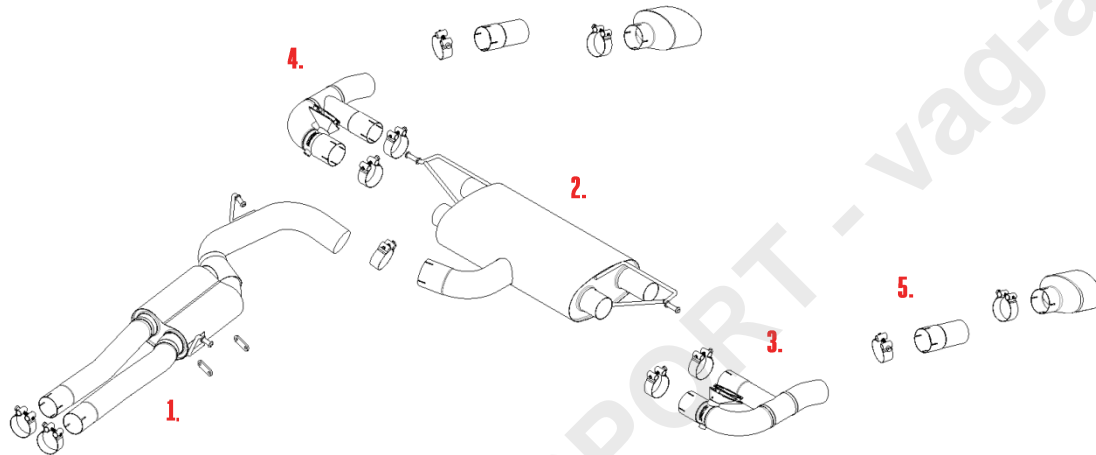

VEHICLE AUDI RS3 8V
YEAR 2015 - 2018

SYSTEM NO
NOTES

PART NUMBER	DESCRIPTION	QUANTITY	IN PACKAGE
1. MSAU764	FRONT SECTION	1	
CHC68SS	68MM CLAMP	2	
F20050	SPACER	2	
2. MSAU765	REAR SECTION	1	
CHC83SS	83MM CLAMP	1	
3. MSAU766	LH VALVED OUTLET	1	
SPRING04	SPRING FOR VALVE	1	
CHC66.5SS	66.5MM CLAMP	1	
CHC73SS	73MM CLAMP	1	
4. MSAU767	RH VALVED OUTLET	1	
SPRING04	SPRING FOR VALVE	1	
CHC66.5SS	66.5MM CLAMP	1	
CHC73SS	73MM CLAMP	1	
5. MSAU718	TRIM CONNECTING PIPE	2	
CHC73SS	73MM BAND CLAMP	2	
ONLY REQUIRED FOR SALOON / SEDAN			
TIP OPTIONS			
3. MSTIP242	LH BLACK TIP	1	
CHC73SS	73MM BAND CLAMP	1	

4.	MSTIP243	RH BLACK TIP	1	
	CHC73SS	73MM BAND CLAMP	1	