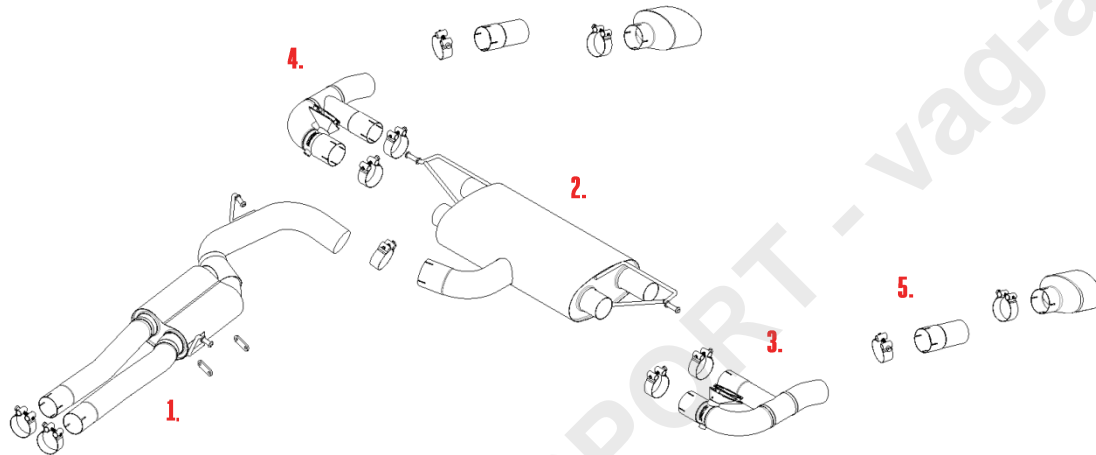

VEHICLE AUDI RS3 8V
YEAR 2015 - 2018

SYSTEM NO
NOTES

PART NUMBER	DESCRIPTION	QUANTITY	IN PACKAGE
MSAU764REP	FRONT SECTION REP PIPE	1	
CHC68SS	68MM CLAMP	2	
F20050	SPACER	2	

2. MSAU765	REAR SECTION	1	
CHC83SS	83MM CLAMP	1	

3. MSAU766	LH VALVED OUTLET	1	
SPRING04	SPRING FOR VALVE	1	
CHC66.5SS	66.5MM CLAMP	1	
CHC73SS	73MM CLAMP	1	

4. MSAU767	RH VALVED OUTLET	1	
SPRING04	SPRING FOR VALVE	1	
CHC66.5SS	66.5MM CLAMP	1	
CHC73SS	73MM CLAMP	1	

TIP OPTIONS

1. MSTIP240	LH POLISHED TIP	1	
CHC73SS	73MM BAND CLAMP	1	

2. MSTIP241	RH POLISHED TIP	1	
CHC73SS	73MM BAND CLAMP	1	