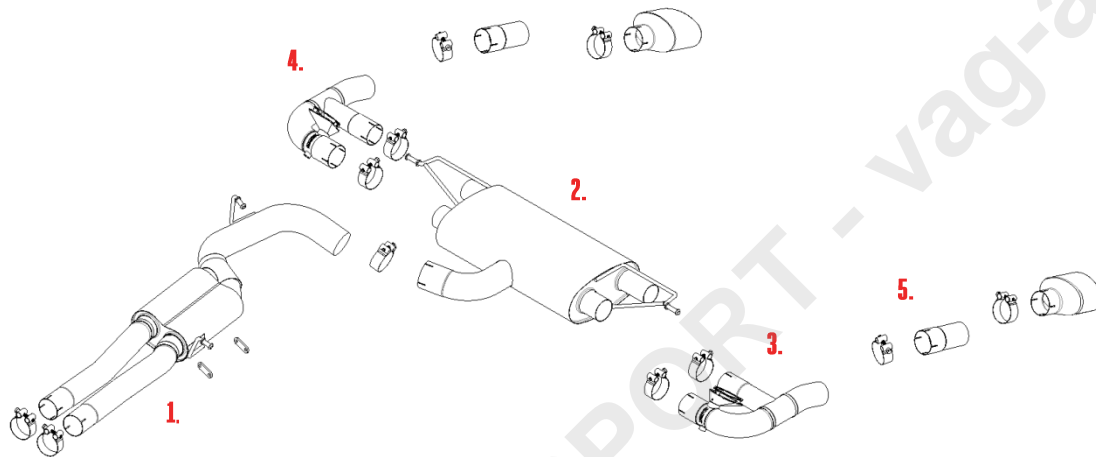

VEHICLE AUDI RS3 8V
YEAR 2015 - 2018

SYSTEM NO
NOTES

PART NUMBER	DESCRIPTION	QUANTITY	IN PACKAGE
MSAU764REP	FRONT SECTION REP PIPE	1	
CHC68SS	68MM CLAMP	2	
F20050	SPACER	2	

2. MSAU765	REAR SECTION	1	
CHC83SS	83MM CLAMP	1	

3. MSAU766	LH VALVED OUTLET	1	
SPRING04	SPRING FOR VALVE	1	
CHC66.5SS	66.5MM CLAMP	1	
CHC73SS	73MM CLAMP	1	

4. MSAU767	RH VALVED OUTLET	1	
SPRING04	SPRING FOR VALVE	1	
CHC66.5SS	66.5MM CLAMP	1	
CHC73SS	73MM CLAMP	1	

TIP OPTIONS

3. MSTIP242	LH BLACK TIP	1	
CHC73SS	73MM BAND CLAMP	1	

4. MSTIP243	RH BLACK TIP	1	
CHC73SS	73MM BAND CLAMP	1	