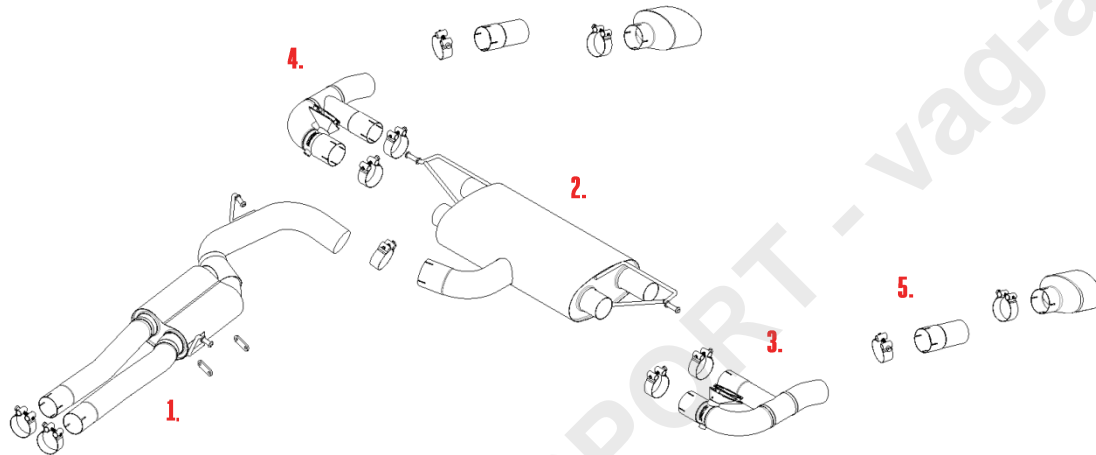

**VEHICLE** AUDI RS3 8V  
**YEAR** 2015 - 2018

**SYSTEM NO**  
**NOTES**

PART NUMBER	DESCRIPTION	QUANTITY	IN PACKAGE
<b>1.</b> MSAU764	FRONT SECTION	1	
CHC68SS	68MM CLAMP	2	
F20050	SPACER	2	
<b>2.</b> MSAU765	REAR SECTION	1	
CHC83SS	83MM CLAMP	1	
<b>3.</b> MSAU766	LH VALVED OUTLET	1	
SPRING04	SPRING FOR VALVE	1	
CHC66.5SS	66.5MM CLAMP	1	
CHC73SS	73MM CLAMP	1	
<b>4.</b> MSAU767	RH VALVED OUTLET	1	
SPRING04	SPRING FOR VALVE	1	
CHC66.5SS	66.5MM CLAMP	1	
CHC73SS	73MM CLAMP	1	
<b>TIP OPTIONS</b>			
<b>7.</b> MSTIP257	LH BURNT TITANIUM TIP	1	
CHC73SS	73MM BAND CLAMP	1	
<b>8.</b> MSTIP258	RH BURNT TITANIUM TIP	1	
CHC73SS	73MM BAND CLAMP	1	