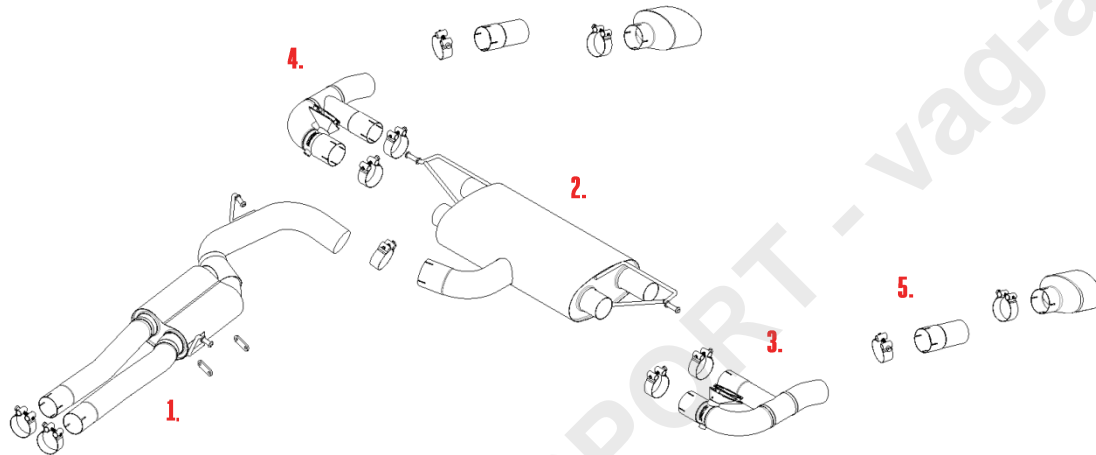

VEHICLE AUDI RS3 8V
YEAR 2015 - 2018

SYSTEM NO
NOTES

PART NUMBER	DESCRIPTION	QUANTITY	IN PACKAGE
1. MSAU764	FRONT SECTION	1	
CHC68SS	68MM CLAMP	2	
F20050	SPACER	2	
2. MSAU765	REAR SECTION	1	
CHC83SS	83MM CLAMP	1	
3. MSAU766	LH VALVED OUTLET	1	
SPRING04	SPRING FOR VALVE	1	
CHC66.5SS	66.5MM CLAMP	1	
CHC73SS	73MM CLAMP	1	
4. MSAU767	RH VALVED OUTLET	1	
SPRING04	SPRING FOR VALVE	1	
CHC66.5SS	66.5MM CLAMP	1	
CHC73SS	73MM CLAMP	1	
TIP OPTIONS			
5. MSTIP255	LH BRUSHED TITANIUM TIP	1	
CHC73SS	73MM BAND CLAMP	1	
6. MSTIP256	RH BRUSHED TITANIUM TIP	1	
CHC73SS	73MM BAND CLAMP	1	