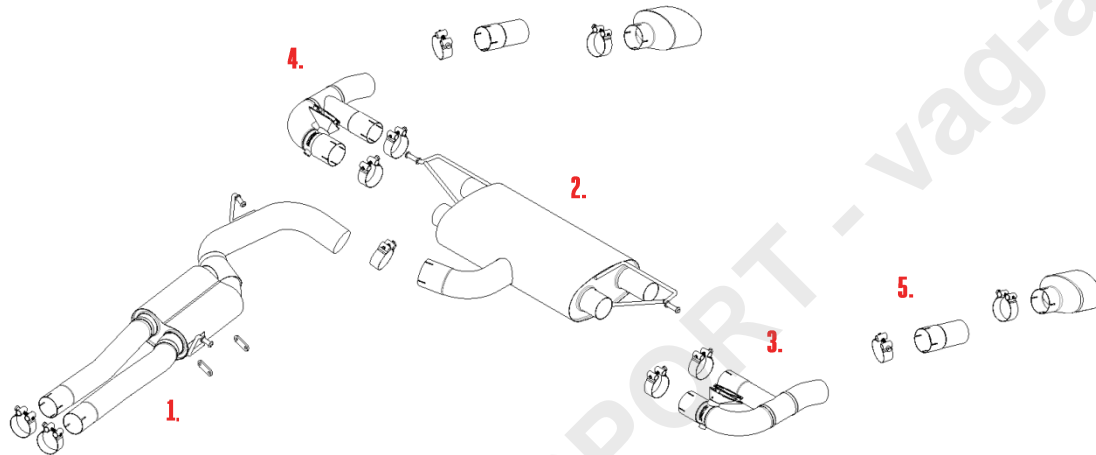

VEHICLE AUDI RS3 8V
YEAR 2015 - 2018

SYSTEM NO
NOTES

PART NUMBER	DESCRIPTION	QUANTITY	IN PACKAGE
1. MSAU764	FRONT SECTION	1	
CHC68SS	68MM CLAMP	2	
F20050	SPACER	2	
2. MSAU765	REAR SECTION	1	
CHC83SS	83MM CLAMP	1	
3. MSAU766	LH VALVED OUTLET	1	
SPRING04	SPRING FOR VALVE	1	
CHC66.5SS	66.5MM CLAMP	1	
CHC73SS	73MM CLAMP	1	
4. MSAU767	RH VALVED OUTLET	1	
SPRING04	SPRING FOR VALVE	1	
CHC66.5SS	66.5MM CLAMP	1	
CHC73SS	73MM CLAMP	1	
TIP OPTIONS			
3. MSTIP242	LH BLACK TIP	1	
CHC73SS	73MM BAND CLAMP	1	
4. MSTIP243	RH BLACK TIP	1	
CHC73SS	73MM BAND CLAMP	1	