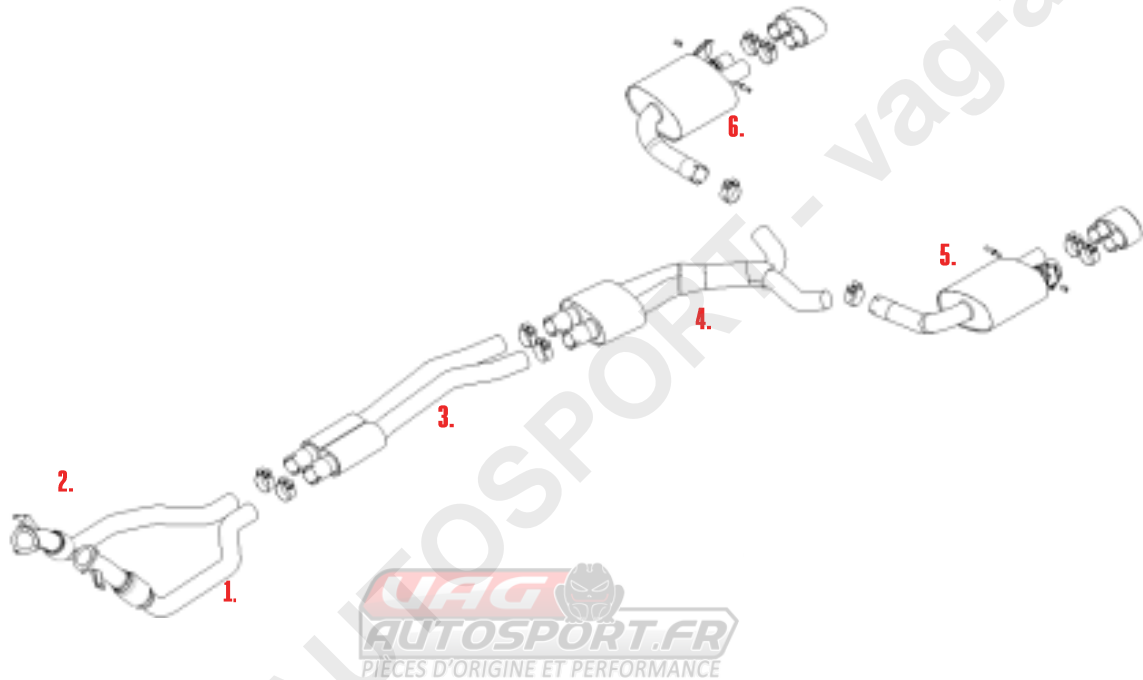

VEHICLE AUDI RS4 B9 2.9 V6 AVANT

SYSTEM NO

YEAR 2019 - ON

NOTES OFF EQUIPPED (EC APPROVAL SYSTEM)

PART NUMBER	DESCRIPTION	QUANTITY	IN PACKAGE
1. MSAU739	LH DOWNPIPE	1	
NO FITTING KIT REQUIRED			
2. MSAU724	RH DOWNPIPE	1	
NO FITTING KIT REQUIRED			
3. MSAU725REP	FRONT SECTION	1	
CHC73SS	Ø73MM CLAMP	2	
4. MSAU727REP	CENTRE SECTION	1	
CHC73SS	Ø73MM CLAMP	2	
5. MSAU730	LH REAR SECTION	1	
CHC73SS	Ø73MM CLAMP	1	
F7091	DRIVE SHAFT ADAPTOR	1	
6. MSAU731	RH REAR SECTION	1	
CHC73SS	Ø73MM CLAMP	1	
F7091	DRIVE SHAFT ADAPTOR	1	

7.	ACTUATOR01	ACTUATOR	2	
----	------------	----------	---	--

TIP OPTIONS

1.	MSTIP246	LH POLISHED TIP	1	
	CHC66.5SS	66.5MM CLAMP	2	

2.	MSTIP247	RH POLISHED TIP	1	
	CHC66.5SS	66.5MM CLAMP	2	