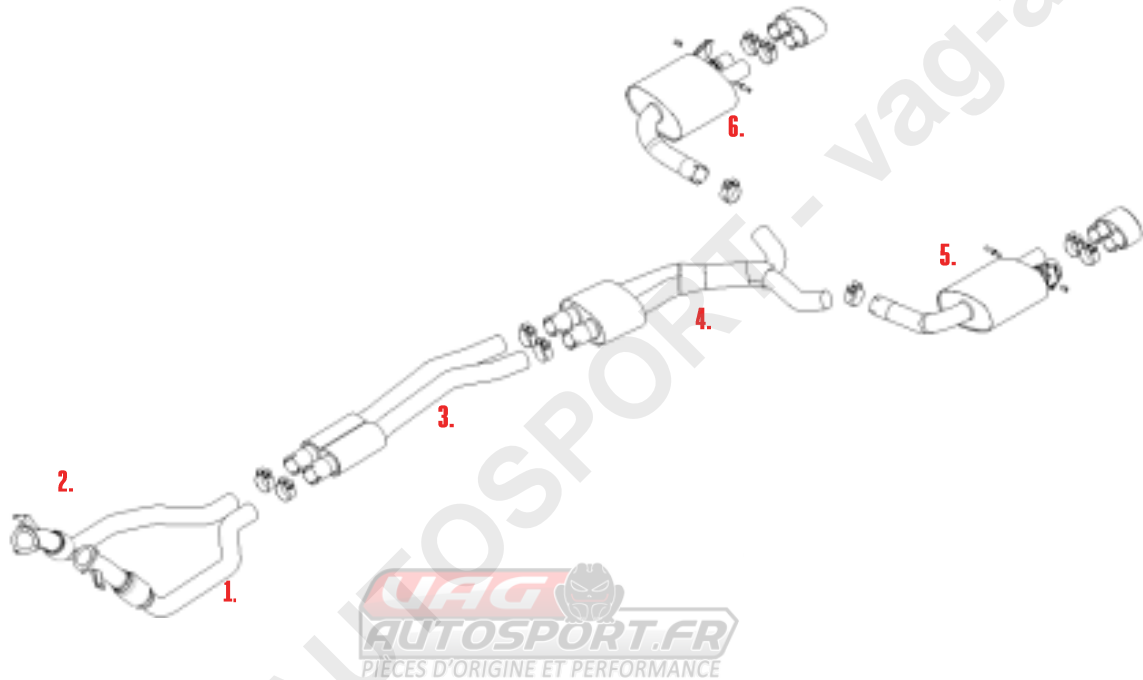

VEHICLE AUDI RS4 B9 2.9 V6 AVANT

SYSTEM NO

YEAR 2019 - ON

NOTES OFF EQUIPPED (EC APPROVAL SYSTEM)

PART NUMBER	DESCRIPTION	QUANTITY	IN PACKAGE
1. MSAU739	LH DOWNPIPE	1	
NO FITTING KIT REQUIRED			
2. MSAU724	RH DOWNPIPE	1	
NO FITTING KIT REQUIRED			
3. MSAU725REP	FRONT SECTION	1	
CHC73SS	Ø73MM CLAMP	2	
4. MSAU727REP	CENTRE SECTION	1	
CHC73SS	Ø73MM CLAMP	2	
5. MSAU730	LH REAR SECTION	1	
CHC73SS	Ø73MM CLAMP	1	
F7091	DRIVE SHAFT ADAPTOR	1	
6. MSAU731	RH REAR SECTION	1	
CHC73SS	Ø73MM CLAMP	1	
F7091	DRIVE SHAFT ADAPTOR	1	

7.	ACTUATOR01	ACTUATOR	2	
----	------------	----------	---	--

TIP OPTIONS

3.	MSTIP248	LH BLACK TIP	1	
	CHC66.5SS	66.5MM CLAMP	2	

4.	MSTIP249	RH BLACK TIP	1	
	CHC66.5SS	66.5MM CLAMP	2	