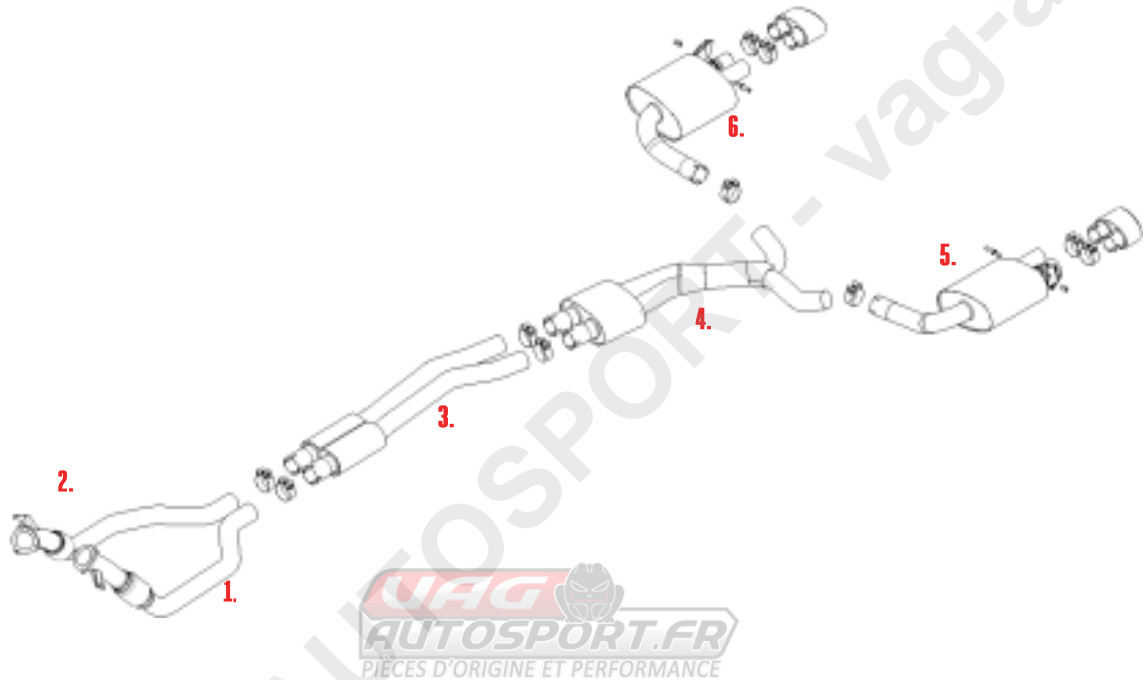

VEHICLE AUDI RS4 B9 2.9 V6 AVANT

SYSTEM NO

YEAR 2019 - ON

NOTES

OFF EQUIPPED (EC APPROVAL SYSTEM)

PART NUMBER	DESCRIPTION	QUANTITY	IN PACKAGE
1. MSAU739	LH DOWNPIPE	1	
NO FITTING KIT REQUIRED			
2. MSAU724	RH DOWNPIPE	1	
NO FITTING KIT REQUIRED			
3. MSAU725REP	FRONT SECTION	1	
CHC73SS	Ø73MM CLAMP	2	
4. MSAU727REP	CENTRE SECTION	1	
CHC73SS	Ø73MM CLAMP	2	
5. MSAU730	LH REAR SECTION	1	
CHC73SS	Ø73MM CLAMP	1	
F7091	DRIVE SHAFT ADAPTOR	1	
6. MSAU731	RH REAR SECTION	1	
CHC73SS	Ø73MM CLAMP	1	
F7091	DRIVE SHAFT ADAPTOR	1	

7.	ACTUATOR01	ACTUATOR	2	
----	------------	----------	---	--

TIP OPTIONS

5.	MSTIP259	LH BRUSHED TITANIUM TIP	1	
	CHC66.5SS	66.5MM CLAMP	2	

6.	MSTIP260	RH BRUSHED TITANIUM TIP	1	
	CHC66.5SS	66.5MM CLAMP	2	