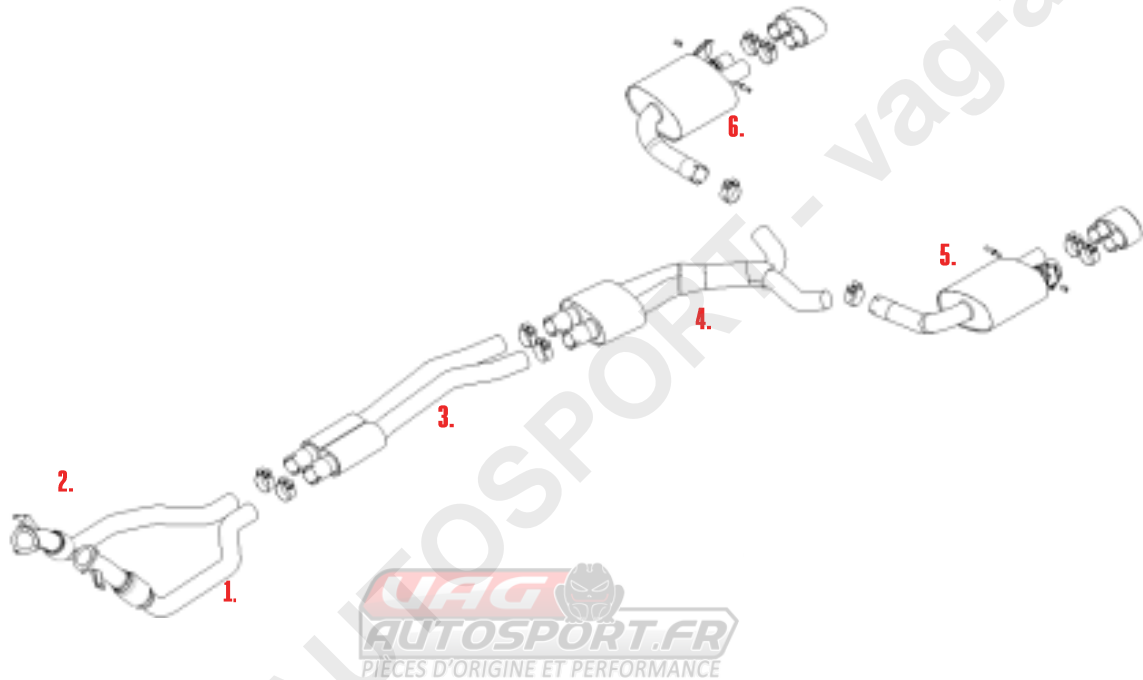

VEHICLE AUDI RS4 B9 2.9 V6 AVANT

SYSTEM NO

YEAR 2019 - ON

NOTES OFF EQUIPPED (EC APPROVAL SYSTEM)

PART NUMBER	DESCRIPTION	QUANTITY	IN PACKAGE
1. MSAU739	LH DOWNPIPE	1	
	NO FITTING KIT REQUIRED		
2. MSAU724	RH DOWNPIPE	1	
	NO FITTING KIT REQUIRED		
3. MSAU725REP	FRONT SECTION	1	
CHC73SS	Ø73MM CLAMP	2	
4. MSAU727REP	CENTRE SECTION	1	
CHC73SS	Ø73MM CLAMP	2	
5. MSAU730	LH REAR SECTION	1	
CHC73SS	Ø73MM CLAMP	1	
F7091	DRIVE SHAFT ADAPTOR	1	
6. MSAU731	RH REAR SECTION	1	
CHC73SS	Ø73MM CLAMP	1	
F7091	DRIVE SHAFT ADAPTOR	1	

7.	ACTUATOR01	ACTUATOR	2	
----	------------	----------	---	--

TIP OPTIONS

7.	MSTIP261	LH BURNT TITANIUM TIP	1	
	CHC66.5SS	66.5MM CLAMP	2	

8.	MSTIP262	RLH BURNT TITANIUM TIP	1	
	CHC66.5SS	66.5MM CLAMP	2	