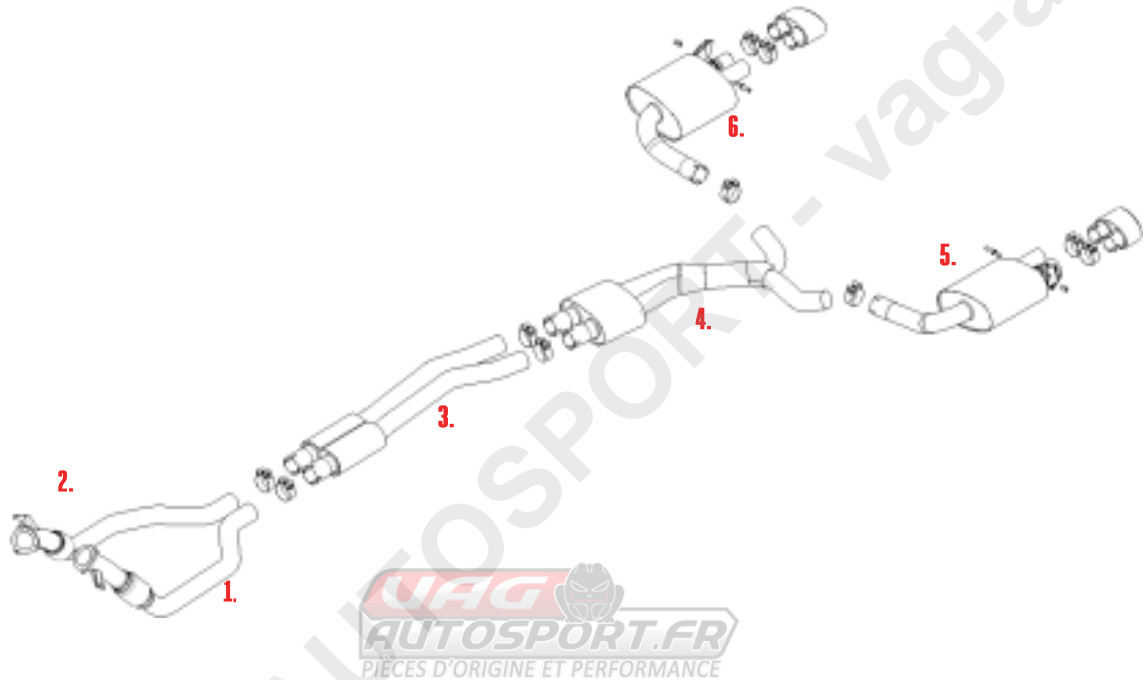

VEHICLE AUDI RS4 B9 2.9 V6 AVANT

SYSTEM NO

YEAR 2019 - ON

NOTES

OFF EQUIPPED (EC APPROVAL SYSTEM)

PART NUMBER	DESCRIPTION	QUANTITY	IN PACKAGE
1. MSAU739	LH DOWNPIPE	1	
	NO FITTING KIT REQUIRED		
2. MSAU724	RH DOWNPIPE	1	
	NO FITTING KIT REQUIRED		
3. MSAU725	FRONT SECTION	1	
CHC73SS	Ø73MM CLAMP	2	
4. MSAU727	CENTRE SECTION	1	
CHC73SS	Ø73MM CLAMP	2	
5. MSAU730	LH REAR SECTION	1	
CHC73SS	Ø73MM CLAMP	1	
F7091	DRIVE SHAFT ADAPTOR	1	
6. MSAU731	RH REAR SECTION	1	
CHC73SS	Ø73MM CLAMP	1	
F7091	DRIVE SHAFT ADAPTOR	1	

7.	ACTUATOR01	ACTUATOR	2	
----	------------	----------	---	--

TIP OPTIONS

5.	MSTIP259	LH BRUSHED TITANIUM TIP	1	
	CHC66.5SS	66.5MM CLAMP	2	

6.	MSTIP260	RH BRUSHED TITANIUM TIP	1	
	CHC66.5SS	66.5MM CLAMP	2	