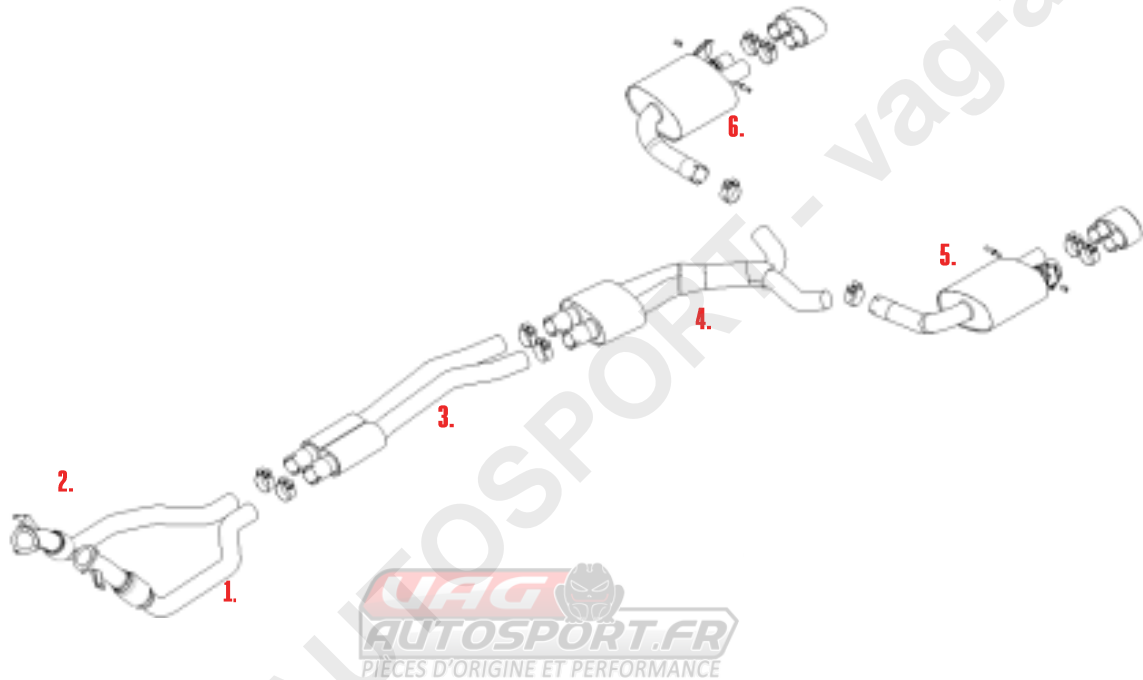

VEHICLE AUDI RS4 B9 2.9 V6 AVANT

SYSTEM NO

YEAR 2019 - ON

NOTES OPF EQUIPPED (EC APPROVAL SYSTEM)

PART NUMBER	DESCRIPTION	QUANTITY	IN PACKAGE
1. MSAU739	LH DOWNPIPE	1	
	NO FITTING KIT REQUIRED		
2. MSAU724	RH DOWNPIPE	1	
	NO FITTING KIT REQUIRED		
3. MSAU725	FRONT SECTION	1	
CHC73SS	Ø73MM CLAMP	2	
4. MSAU727	CENTRE SECTION	1	
CHC73SS	Ø73MM CLAMP	2	
5. MSAU730	LH REAR SECTION	1	
CHC73SS	Ø73MM CLAMP	1	
F7091	DRIVE SHAFT ADAPTOR	1	
6. MSAU731	RH REAR SECTION	1	
CHC73SS	Ø73MM CLAMP	1	
F7091	DRIVE SHAFT ADAPTOR	1	

7.	ACTUATOR01	ACTUATOR	2	
----	------------	----------	---	--

TIP OPTIONS

3.	MSTIP248	LH BLACK TIP	1	
	CHC66.5SS	66.5MM CLAMP	2	

4.	MSTIP249	RH BLACK TIP	1	
	CHC66.5SS	66.5MM CLAMP	2	