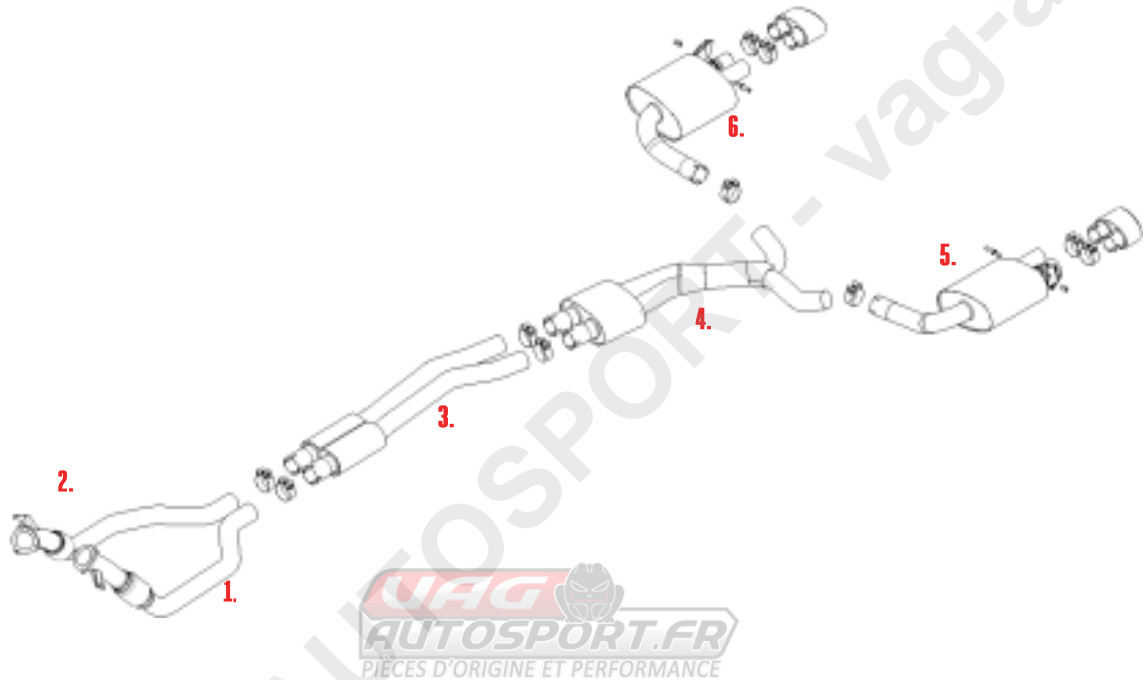

VEHICLE AUDI RS5 B9 2.9 V6 SPORTBACK

SYSTEM NO

YEAR 2019 - ON

NOTES

OFF EQUIPPED (EC APPROVAL SYSTEM)

PART NUMBER	DESCRIPTION	QUANTITY	IN PACKAGE
1. MSAU739	LH DOWNPIPE NO FITTING KIT REQUIRED	1	
2. MSAU724	RH DOWNPIPE NO FITTING KIT REQUIRED	1	
MSAU726REP	FRONT SECTION REP	1	
CHC73SS	Ø73MM CLAMP	2	
MSAU727REP	CENTRE SECTION REP PIPE	1	
CHC73SS	Ø73MM CLAMP	2	
5. MSAU740	LH REAR SECTION	1	
CHC73SS	Ø73MM CLAMP	1	
F7091	DRIVE SHAFT ADAPTOR	1	
6. MSAU741	RH REAR SECTION	1	
CHC73SS	Ø73MM CLAMP	1	
F7091	DRIVE SHAFT ADAPTOR	1	

7.	ACTUATOR01	ACTUATOR	2	
----	------------	----------	---	--

TIP OPTIONS

7.	MSTIP261	LH BURNT TITANIUM TIP	1	
	CHC66.5SS	66.5MM CLAMP	2	

8.	MSTIP262	RLH BURNT TITANIUM TIP	1	
	CHC66.5SS	66.5MM CLAMP	2	