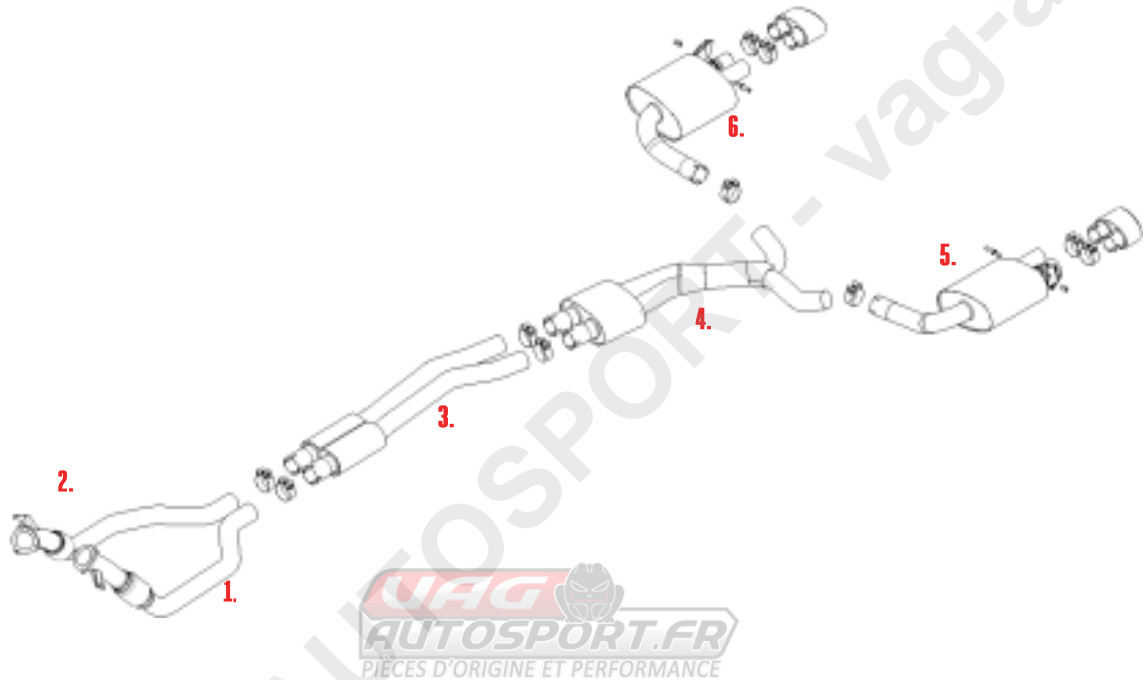

VEHICLE AUDI RS5 B9 2.9 V6 SPORTBACK

SYSTEM NO

YEAR 2019 - ON

NOTES

OFF EQUIPPED (EC APPROVAL SYSTEM)

PART NUMBER	DESCRIPTION	QUANTITY	IN PACKAGE
1.	MSAU739 LH DOWNPIPE NO FITTING KIT REQUIRED	1	
2.	MSAU724 RH DOWNPIPE NO FITTING KIT REQUIRED	1	
	MSAU726REP FRONT SECTION REP	1	
	CHC73SS Ø73MM CLAMP	2	
	MSAU727REP CENTRE SECTION REP PIPE	1	
	CHC73SS Ø73MM CLAMP	2	
5.	MSAU740 LH REAR SECTION	1	
	CHC73SS Ø73MM CLAMP	1	
	F7091 DRIVE SHAFT ADAPTOR	1	
6.	MSAU741 RH REAR SECTION	1	
	CHC73SS Ø73MM CLAMP	1	
	F7091 DRIVE SHAFT ADAPTOR	1	

7.	ACTUATOR01	ACTUATOR	2	
----	------------	----------	---	--

TIP OPTIONS

5.	MSTIP259	LH BRUSHED TITANIUM TIP	1	
	CHC66.5SS	66.5MM CLAMP	2	

6.	MSTIP260	RH BRUSHED TITANIUM TIP	1	
	CHC66.5SS	66.5MM CLAMP	2	