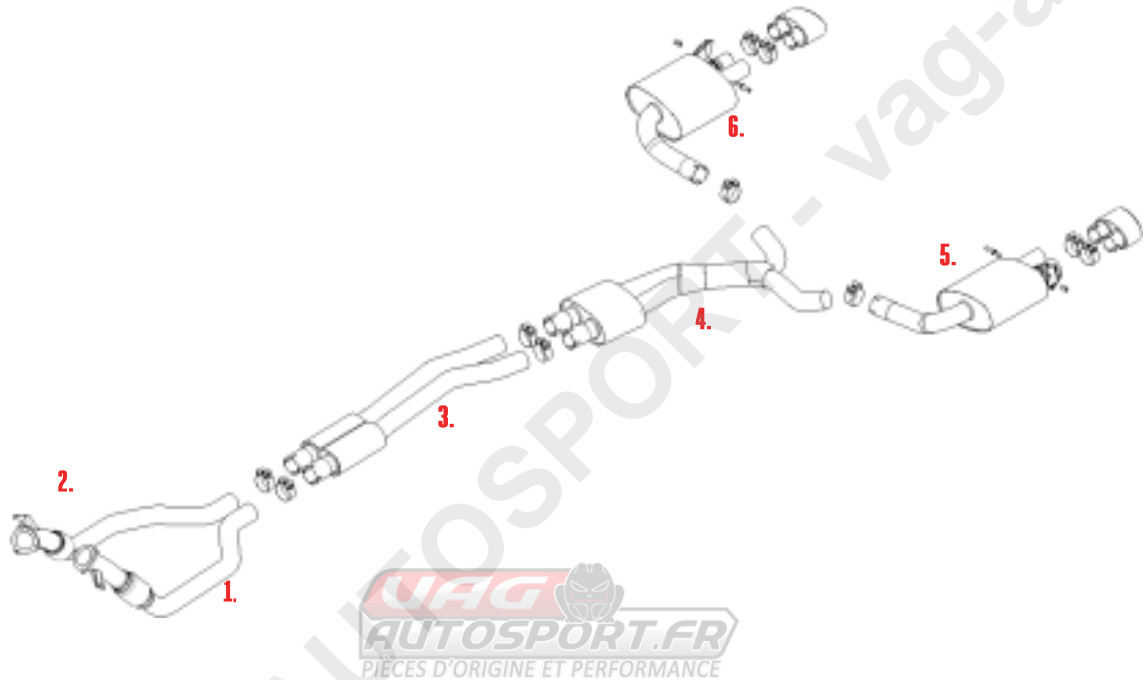

VEHICLE AUDI RS5 B9 2.9 V6 SPORTBACK

SYSTEM NO

YEAR 2019 - ON

NOTES

OFF EQUIPPED (EC APPROVAL SYSTEM)

PART NUMBER	DESCRIPTION	QUANTITY	IN PACKAGE
1.	MSAU739 LH DOWNPIPE NO FITTING KIT REQUIRED	1	
2.	MSAU724 RH DOWNPIPE NO FITTING KIT REQUIRED	1	
	MSAU726REP FRONT SECTION REP	1	
	CHC73SS Ø73MM CLAMP	2	
	MSAU727REP CENTRE SECTION REP PIPE	1	
	CHC73SS Ø73MM CLAMP	2	
5.	MSAU740 LH REAR SECTION	1	
	CHC73SS Ø73MM CLAMP	1	
	F7091 DRIVE SHAFT ADAPTOR	1	
6.	MSAU741 RH REAR SECTION	1	
	CHC73SS Ø73MM CLAMP	1	
	F7091 DRIVE SHAFT ADAPTOR	1	

7.	ACTUATOR01	ACTUATOR	2	
----	------------	----------	---	--

TIP OPTIONS

3.	MSTIP248	LH BLACK TIP	1	
	CHC66.5SS	66.5MM CLAMP	2	

4.	MSTIP249	RH BLACK TIP	1	
	CHC66.5SS	66.5MM CLAMP	2	