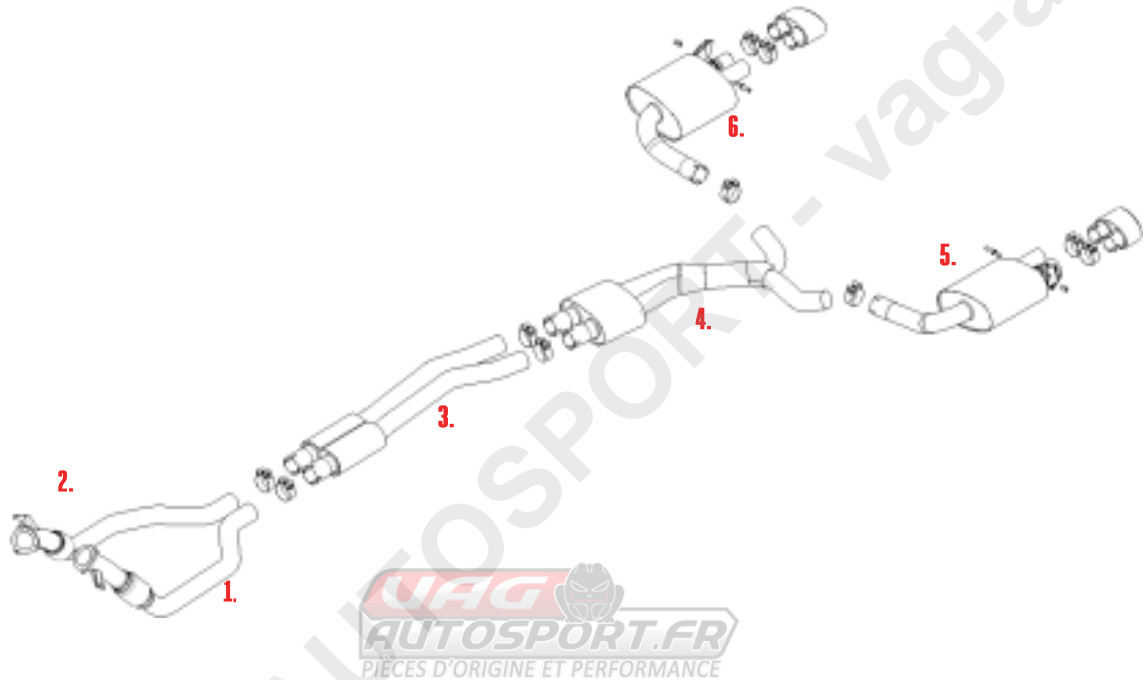

VEHICLE AUDI RS5 B9 2.9 V6 SPORTBACK

SYSTEM NO

YEAR 2019 - ON

NOTES

OFF EQUIPPED (EC APPROVAL SYSTEM)

PART NUMBER	DESCRIPTION	QUANTITY	IN PACKAGE
1.	MSAU739 LH DOWNPIPE NO FITTING KIT REQUIRED	1	
2.	MSAU724 RH DOWNPIPE NO FITTING KIT REQUIRED	1	
	MSAU726REP FRONT SECTION REP	1	
	CHC73SS Ø73MM CLAMP	2	
	MSAU727REP CENTRE SECTION REP PIPE	1	
	CHC73SS Ø73MM CLAMP	2	
5.	MSAU740 LH REAR SECTION	1	
	CHC73SS Ø73MM CLAMP	1	
	F7091 DRIVE SHAFT ADAPTOR	1	
6.	MSAU741 RH REAR SECTION	1	

	CHC73SS	Ø73MM CLAMP	1	
	F7091	DRIVE SHAFT ADAPTOR	1	

7.	ACTUATOR01	ACTUATOR	2	
-----------	------------	----------	---	--

TIP OPTIONS				
--------------------	--	--	--	--

1.	MSTIP246	LH POLISHED TIP	1	
	CHC66.5SS	66.5MM CLAMP	2	

2.	MSTIP247	RH POLISHED TIP	1	
	CHC66.5SS	66.5MM CLAMP	2	