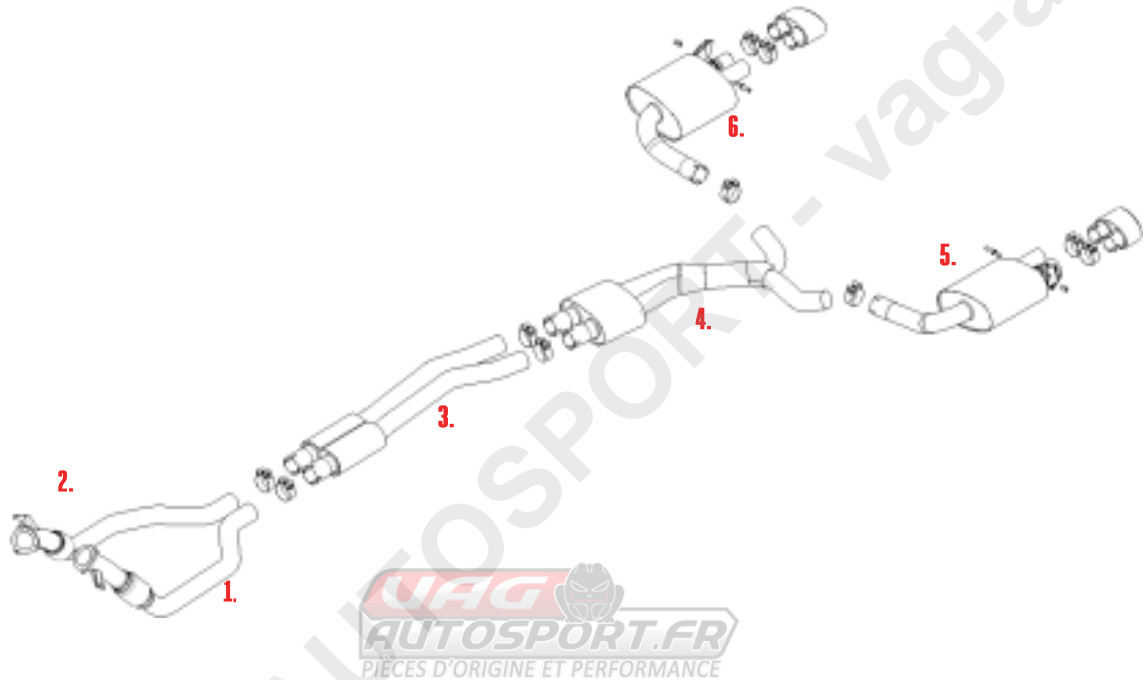

VEHICLE AUDI RS5 B9 2.9 V6 SPORTBACK

SYSTEM NO

YEAR 2019 - ON

NOTES

OFF EQUIPPED (EC APPROVAL SYSTEM)

PART NUMBER	DESCRIPTION	QUANTITY	IN PACKAGE
1. MSAU739	LH DOWNPIPE	1	
	NO FITTING KIT REQUIRED		
2. MSAU724	RH DOWNPIPE	1	
	NO FITTING KIT REQUIRED		
3. MSAU726	FRONT SECTION	1	
CHC73SS	Ø73MM CLAMP	2	
4. MSAU727	CENTRE SECTION	1	
CHC73SS	Ø73MM CLAMP	2	
5. MSAU740	LH REAR SECTION	1	
CHC73SS	Ø73MM CLAMP	1	
F7091	DRIVE SHAFT ADAPTOR	1	
6. MSAU741	RH REAR SECTION	1	
CHC73SS	Ø73MM CLAMP	1	
F7091	DRIVE SHAFT ADAPTOR	1	

7.	ACTUATOR01	ACTUATOR	2	
----	------------	----------	---	--

TIP OPTIONS

7.	MSTIP261	LH BURNT TITANIUM TIP	1	
	CHC66.5SS	66.5MM CLAMP	2	

8.	MSTIP262	RLH BURNT TITANIUM TIP	1	
	CHC66.5SS	66.5MM CLAMP	2	