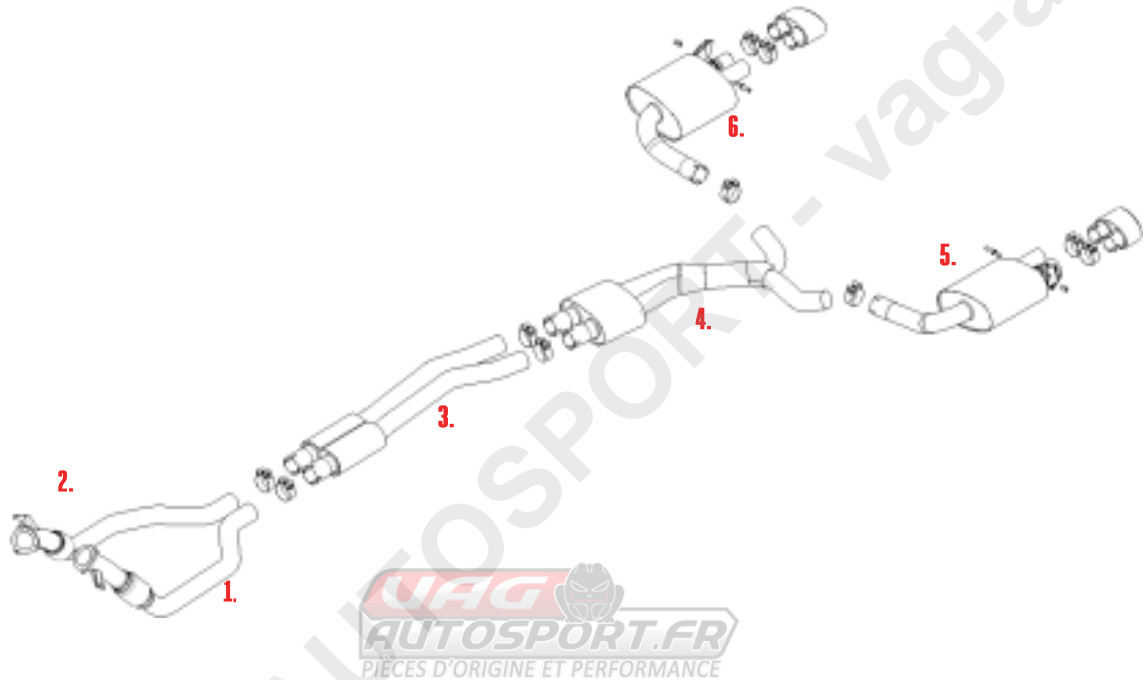

VEHICLE AUDI RS5 B9 2.9 V6 SPORTBACK

SYSTEM NO

YEAR 2019 - ON

NOTES

OFF EQUIPPED (EC APPROVAL SYSTEM)

PART NUMBER	DESCRIPTION	QUANTITY	IN PACKAGE
1.	MSAU739 LH DOWNPIPE NO FITTING KIT REQUIRED	1	
2.	MSAU724 RH DOWNPIPE NO FITTING KIT REQUIRED	1	
3.	MSAU726 FRONT SECTION	1	
	CHC73SS Ø73MM CLAMP	2	
4.	MSAU727 CENTRE SECTION	1	
	CHC73SS Ø73MM CLAMP	2	
	OR		
	MSAU727REP CENTRE SECTION REP PIPE	1	
	CHC73SS Ø73MM CLAMP	2	
5.	MSAU740 LH REAR SECTION	1	
	CHC73SS Ø73MM CLAMP	1	

	F7091	DRIVE SHAFT ADAPTOR	1	
6.	MSAU741	RH REAR SECTION	1	
	CHC73SS	Ø73MM CLAMP	1	
	F7091	DRIVE SHAFT ADAPTOR	1	
7.	ACTUATOR01	ACTUATOR	2	

TIP OPTIONS

5.	MSTIP259	LH BRUSHED TITANIUM TIP	1	
	CHC66.5SS	66.5MM CLAMP	2	
6.	MSTIP260	RH BRUSHED TITANIUM TIP	1	
	CHC66.5SS	66.5MM CLAMP	2	