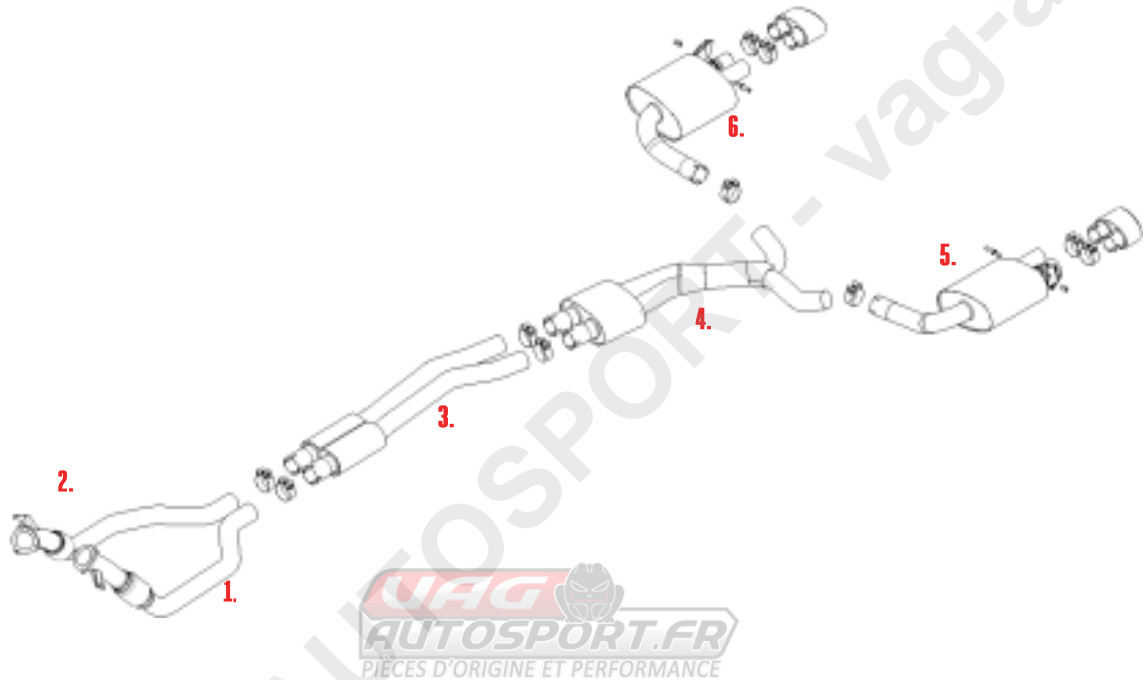

VEHICLE AUDI RS4 B9 2.9 V6 AVANT

SYSTEM NO

YEAR 2019 - ON

NOTES

OFF EQUIPPED (EC APPROVAL SYSTEM)

PART NUMBER	DESCRIPTION	QUANTITY	IN PACKAGE
1. MSAU739	LH DOWNPIPE NO FITTING KIT REQUIRED	1	
2. MSAU724	RH DOWNPIPE NO FITTING KIT REQUIRED	1	
3. MSAU726	FRONT SECTION	1	
CHC73SS	Ø73MM CLAMP	2	
4. MSAU727	CENTRE SECTION	1	
CHC73SS	Ø73MM CLAMP	2	
7. ACTUATOR01	ACTUATOR	2	

TIP OPTIONS

3.	MSTIP248	LH BLACK TIP	1	
	CHC66.5SS	66.5MM CLAMP	2	

4.	MSTIP249	RH BLACK TIP	1	
	CHC66.5SS	66.5MM CLAMP	2	