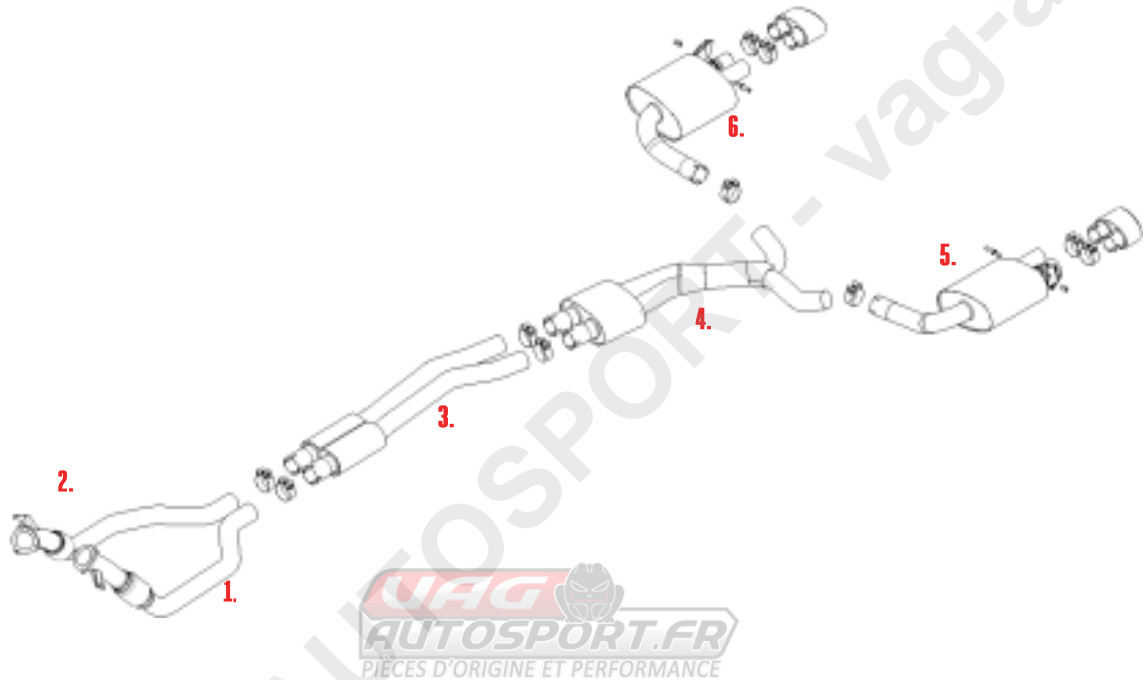

VEHICLE AUDI RS4 B9 2.9 V6 AVANT

SYSTEM NO

YEAR 2019 - ON

NOTES

OFF EQUIPPED (EC APPROVAL SYSTEM)

PART NUMBER	DESCRIPTION	QUANTITY	IN PACKAGE
1.	MSAU739 LH DOWNPIPE NO FITTING KIT REQUIRED	1	
2.	MSAU724 RH DOWNPIPE NO FITTING KIT REQUIRED	1	
3.	MSAU726 FRONT SECTION CHC73SS Ø73MM CLAMP	1 2	
4.	MSAU727 CENTRE SECTION CHC73SS Ø73MM CLAMP	1 2	
7.	ACTUATOR01 ACTUATOR	2	

TIP OPTIONS

1.	MSTIP246	LH POLISHED TIP	1	
	CHC66.5SS	66.5MM CLAMP	2	

2.	MSTIP247	RH POLISHED TIP	1	
	CHC66.5SS	66.5MM CLAMP	2	