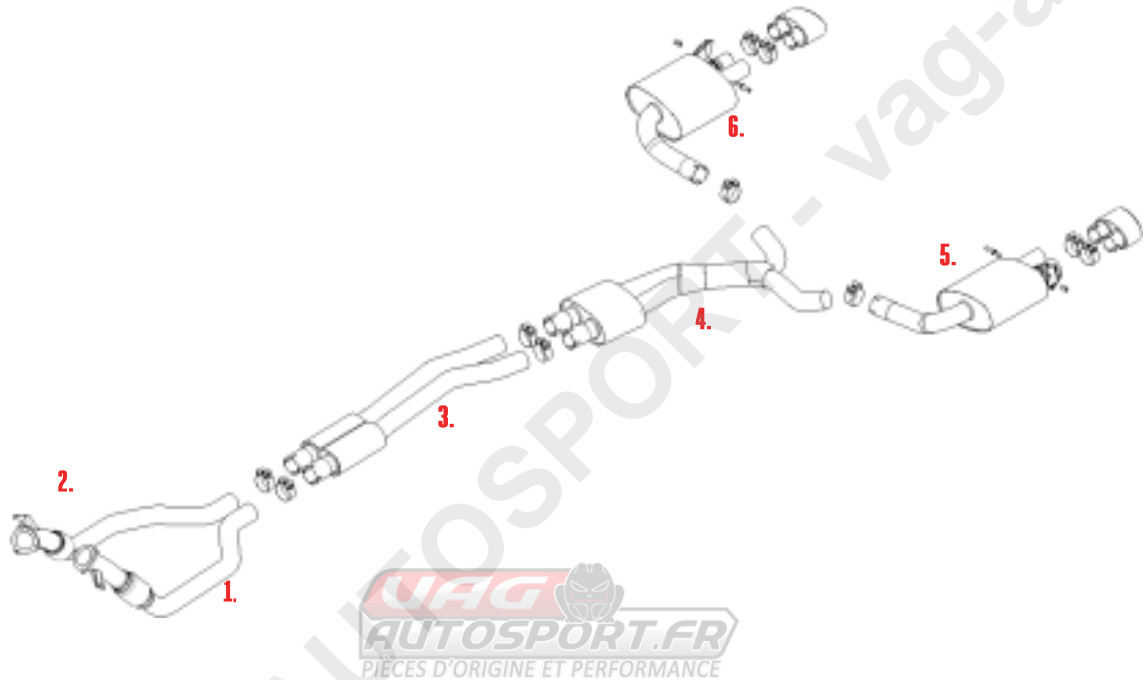

VEHICLE AUDI RS4 B9 2.9 V6 AVANT

SYSTEM NO

YEAR 2019 - ON

NOTES

OFF EQUIPPED (EC APPROVAL SYSTEM)

PART NUMBER	DESCRIPTION	QUANTITY	IN PACKAGE
1.	MSAU739 LH DOWNPIPE NO FITTING KIT REQUIRED	1	
2.	MSAU724 RH DOWNPIPE NO FITTING KIT REQUIRED	1	
	MSAU726REP FRONT SECTION REP	1	
	CHC73SS Ø73MM CLAMP	2	
	MSAU727REP CENTRE SECTION REP PIPE	1	
	CHC73SS Ø73MM CLAMP	2	
5.	MSAU730 LH REAR SECTION	1	
	CHC73SS Ø73MM CLAMP	1	
	F7091 DRIVE SHAFT ADAPTOR	1	
6.	MSAU731 RH REAR SECTION	1	
	CHC73SS Ø73MM CLAMP	1	
	F7091 DRIVE SHAFT ADAPTOR	1	

7.	ACTUATOR01	ACTUATOR	2	
----	------------	----------	---	--

TIP OPTIONS

7.	MSTIP261	LH BURNT TITANIUM TIP	1	
	CHC66.5SS	66.5MM CLAMP	2	

8.	MSTIP262	RLH BURNT TITANIUM TIP	1	
	CHC66.5SS	66.5MM CLAMP	2	