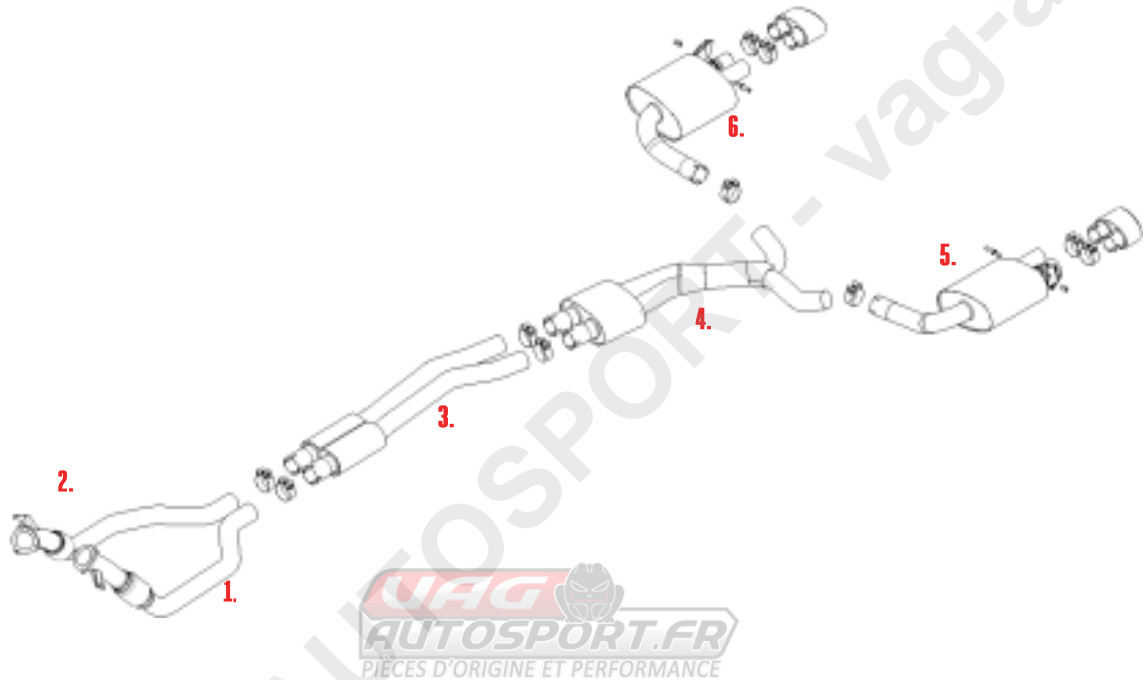

VEHICLE AUDI RS4 B9 2.9 V6 AVANT

SYSTEM NO

YEAR 2019 - ON

NOTES

OFF EQUIPPED (EC APPROVAL SYSTEM)

PART NUMBER	DESCRIPTION	QUANTITY	IN PACKAGE
1.	MSAU739 LH DOWNPIPE NO FITTING KIT REQUIRED	1	
2.	MSAU724 RH DOWNPIPE NO FITTING KIT REQUIRED	1	
	MSAU726REP FRONT SECTION REP	1	
	CHC73SS Ø73MM CLAMP	2	
	MSAU727REP CENTRE SECTION REP PIPE	1	
	CHC73SS Ø73MM CLAMP	2	
5.	MSAU730 LH REAR SECTION	1	
	CHC73SS Ø73MM CLAMP	1	
	F7091 DRIVE SHAFT ADAPTOR	1	
6.	MSAU731 RH REAR SECTION	1	
	CHC73SS Ø73MM CLAMP	1	
	F7091 DRIVE SHAFT ADAPTOR	1	

7.	ACTUATOR01	ACTUATOR	2	
----	------------	----------	---	--

TIP OPTIONS

3.	MSTIP248	LH BLACK TIP	1	
	CHC66.5SS	66.5MM CLAMP	2	

4.	MSTIP249	RH BLACK TIP	1	
	CHC66.5SS	66.5MM CLAMP	2	