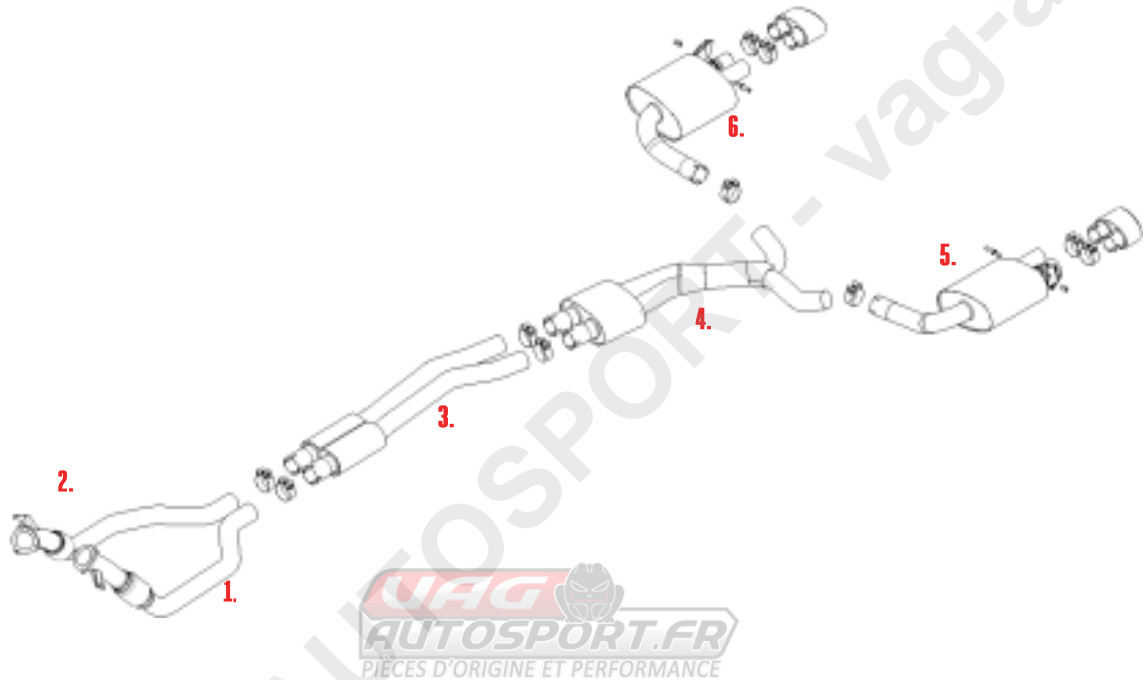

VEHICLE AUDI RS4 B9 2.9 V6 AVANT

SYSTEM NO

YEAR 2019 - ON

NOTES

OFF EQUIPPED (EC APPROVAL SYSTEM)

PART NUMBER	DESCRIPTION	QUANTITY	IN PACKAGE
1. MSAU739	LH DOWNPIPE	1	
	NO FITTING KIT REQUIRED		
2. MSAU724	RH DOWNPIPE	1	
	NO FITTING KIT REQUIRED		
3. MSAU726	FRONT SECTION	1	
CHC73SS	Ø73MM CLAMP	2	
4. MSAU727	CENTRE SECTION	1	
CHC73SS	Ø73MM CLAMP	2	
5. MSAU730	LH REAR SECTION	1	
CHC73SS	Ø73MM CLAMP	1	
F7091	DRIVE SHAFT ADAPTOR	1	
6. MSAU731	RH REAR SECTION	1	
CHC73SS	Ø73MM CLAMP	1	
F7091	DRIVE SHAFT ADAPTOR	1	

7.	ACTUATOR01	ACTUATOR	2	
----	------------	----------	---	--

TIP OPTIONS

5.	MSTIP259	LH BRUSHED TITANIUM TIP	1	
	CHC66.5SS	66.5MM CLAMP	2	

6.	MSTIP260	RH BRUSHED TITANIUM TIP	1	
	CHC66.5SS	66.5MM CLAMP	2	