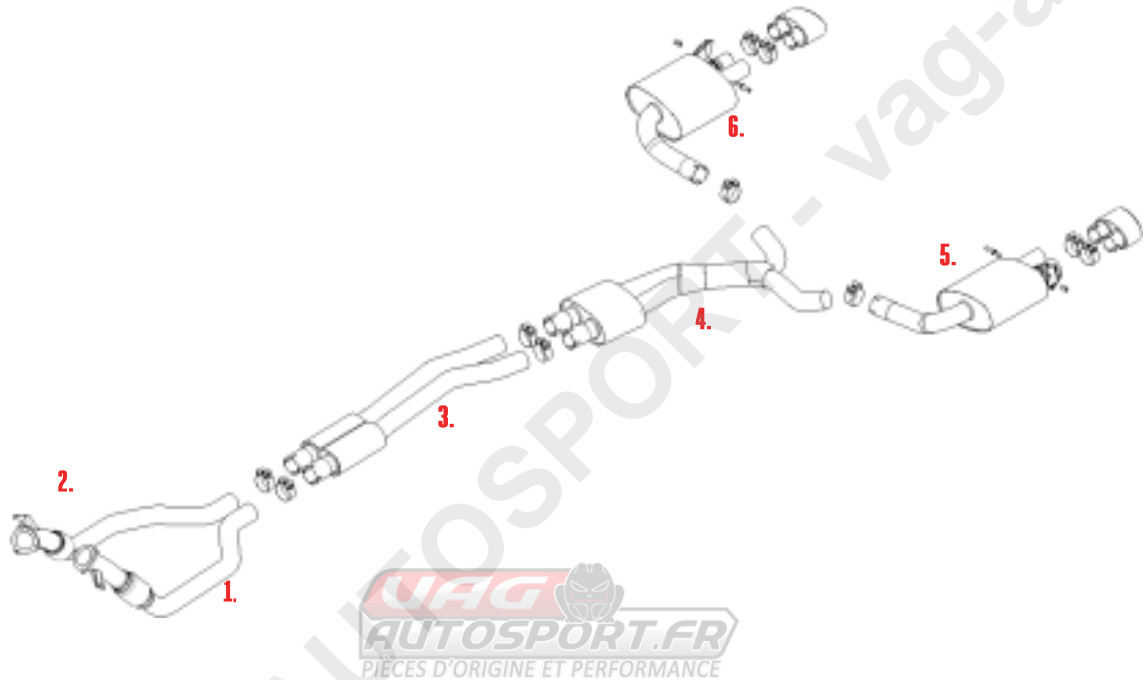

VEHICLE AUDI RS4 B9 2.9 V6 AVANT

SYSTEM NO

YEAR 2019 - ON

NOTES

OFF EQUIPPED (EC APPROVAL SYSTEM)

PART NUMBER	DESCRIPTION	QUANTITY	IN PACKAGE
1. MSAU739	LH DOWNPIPE	1	
	NO FITTING KIT REQUIRED		
2. MSAU724	RH DOWNPIPE	1	
	NO FITTING KIT REQUIRED		
3. MSAU726	FRONT SECTION	1	
CHC73SS	Ø73MM CLAMP	2	
4. MSAU727	CENTRE SECTION	1	
CHC73SS	Ø73MM CLAMP	2	
5. MSAU730	LH REAR SECTION	1	
CHC73SS	Ø73MM CLAMP	1	
F7091	DRIVE SHAFT ADAPTOR	1	
6. MSAU731	RH REAR SECTION	1	
CHC73SS	Ø73MM CLAMP	1	
F7091	DRIVE SHAFT ADAPTOR	1	

7.	ACTUATOR01	ACTUATOR	2	
----	------------	----------	---	--

TIP OPTIONS

3.	MSTIP248	LH BLACK TIP	1	
	CHC66.5SS	66.5MM CLAMP	2	

4.	MSTIP249	RH BLACK TIP	1	
	CHC66.5SS	66.5MM CLAMP	2	