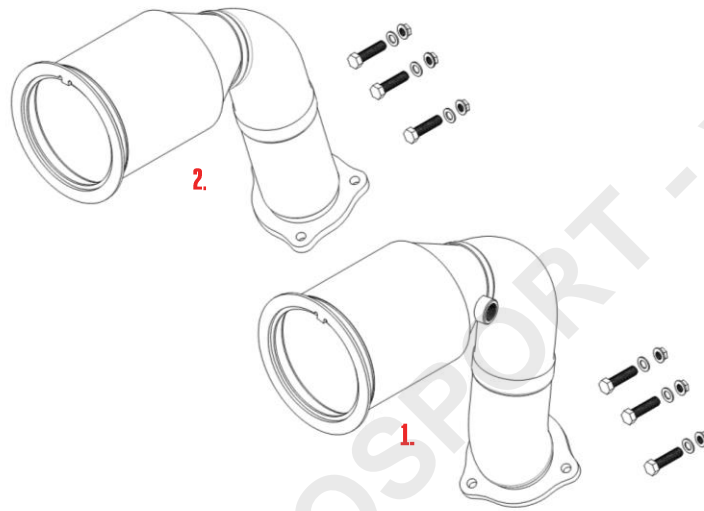

VEHICLE AUDI RS4 B9 2.9 V6 TURBO
AUDI RS5 B9 2.9 V6 TURBO

SYSTEM NO

YEAR RS4 - 2019 - ON
RS5 - 2019 - ON

NOTES

PART NUMBER	DESCRIPTION	QUANTITY	IN PACKAGE
1. MSAU742	LH CAT ASSEMBLY	1	
M8X35BZP	M8 X 35MM LONG BOLT	3	
8MMWASHER	8MM WASHER	3	
M8BZPFLNUT	M8 FLANGE NUT	3	
F3148	BUNG	2	
2. MSAU743	RH CAT ASSEMBLY	1	
M8X35BZP	M8 X 35MM LONG BOLT	3	
8MMWASHER	8MM WASHER	3	
M8BZPFLNUT	M8 FLANGE NUT	3	
F3148	BUNG	2	