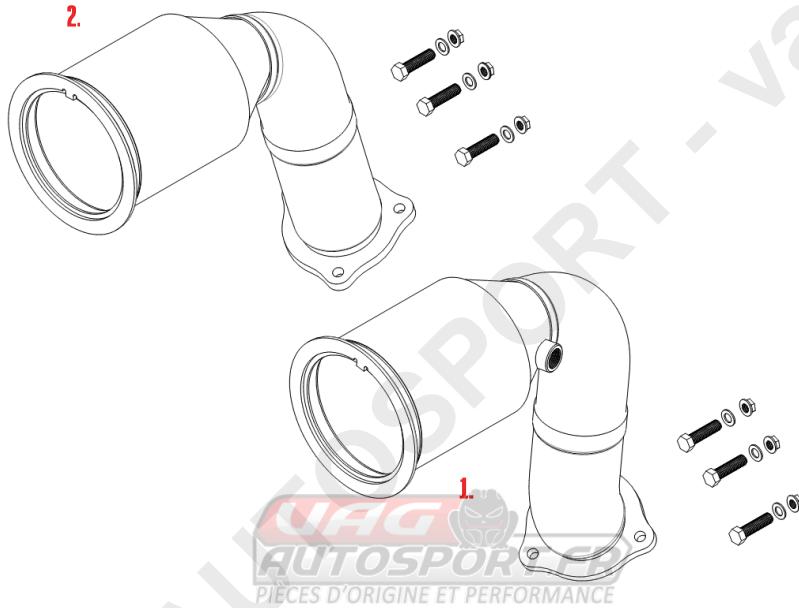

**VEHICLE** AUDI RS4 B9 2.9 V6 TURBO  
AUDI RS5 B9 2.9 V6 TURBO

**SYSTEM NO**

**YEAR** RS4 - 2018 - ON  
RS5 - 2017 - 2018

**NOTES**

PART NUMBER	DESCRIPTION	QUANTITY	IN PACKAGE
<b>HEAT WRAPPED VARIANTS</b>			
<b>1.</b> MSAU734	LH CAT ASSEMBLY	1	
M8X35BZP	M8 X 35MM LONG BOLT	3	
8MMWASHER	8MM WASHER	3	
M8BZPFLNUT	M8 FLANGE NUT	3	
<b>2.</b> MSAU735	RH CAT ASSEMBLY	1	
M8X35BZP	M8 X 35MM LONG BOLT	3	
8MMWASHER	8MM WASHER	3	
M8BZPFLNUT	M8 FLANGE NUT	3	