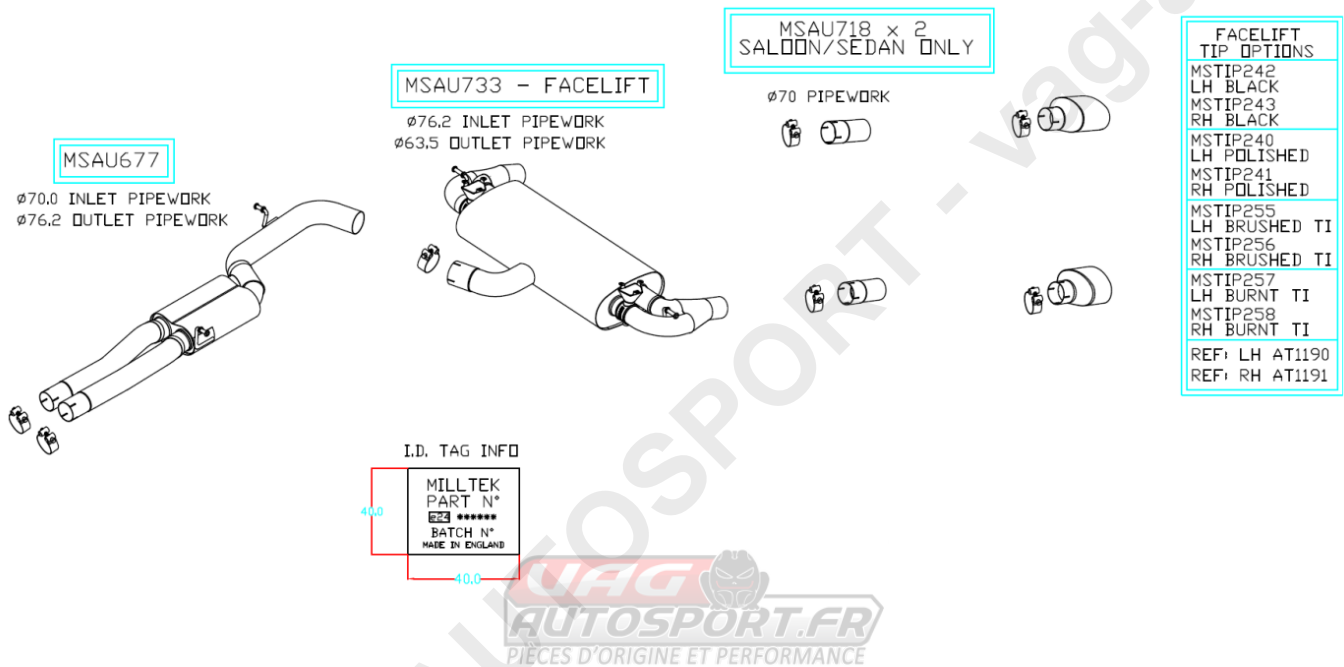

VEHICLE AUDI RS38V
YEAR 2017 - ON

SYSTEM NO
NOTES EC APPROVED

PART NUMBER	DESCRIPTION	QUANTITY	IN PACKAGE
1. MSAU677	CENTRE SECTION	1	
CHC70SS	70MM CLAMP	2	
2. MSAU733	REAR SECTION	1	
CHC79SS	79MM CLAMP	1	
F7091	DRIVE SHAFT ADAPTOR	2	
3. MSAU718	TRIM CONNECTING PIPE	2	
CHC73SS	73MM BAND CLAMP	2	
ONLY REQUIRED FOR SALOON / SEDAN			

TIP OPTIONS

7.	MSTIP257	LH BURNT TITANIUM TIP	1	
	CHC73SS	73MM BAND CLAMP	1	
8.	MSTIP258	RH BURNT TITANIUM TIP	1	
	CHC73SS	73MM BAND CLAMP	1	