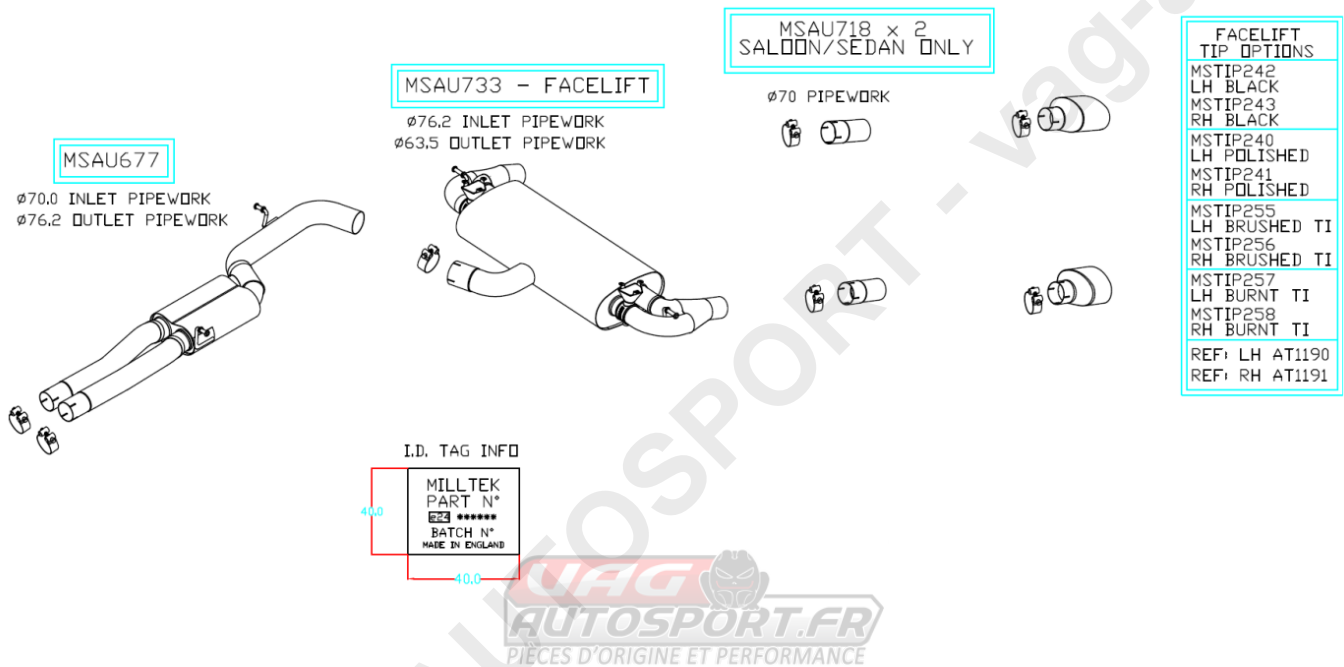

VEHICLE AUDI RS38V
YEAR 2017 - ON

SYSTEM NO
NOTES EC APPROVED

PART NUMBER	DESCRIPTION	QUANTITY	IN PACKAGE
1. MSAU677	CENTRE SECTION	1	
CHC70SS	70MM CLAMP	2	
2. MSAU733	REAR SECTION	1	
CHC79SS	79MM CLAMP	1	
F7091	DRIVE SHAFT ADAPTOR	2	
3. MSAU718	TRIM CONNECTING PIPE	2	
CHC73SS	73MM BAND CLAMP	2	
ONLY REQUIRED FOR SALOON / SEDAN			

TIP OPTIONS

5.	MSTIP255	LH BRUSHED TITANIUM TIP	1	
	CHC73SS	73MM BAND CLAMP	1	
6.	MSTIP256	RH BRUSHED TITANIUM TIP	1	
	CHC73SS	73MM BAND CLAMP	1	